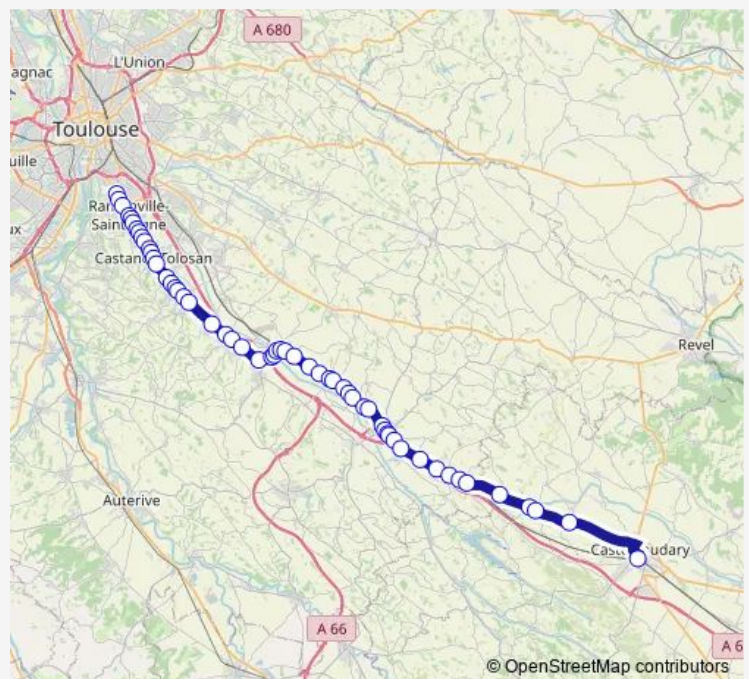

Monday 06:05-18:35

Tuesday 06:05-18:35

Wednesday 06:05-18:35

Thursday 06:05-18:35

Friday 06:05-18:35

Saturday 16:05

Sunday —

Route info

Direction: Castelnaudary - Gare Sncf

Stops: 58

Trip Duration: 1 hour 15 min

350 — Castelnaudary - Villefranche - Toulouse UPS (M) **BusMaps**

VILLENOUVELLE - La Samarante

VILLENOUVELLE - Le Puntou

VILLENOUVELLE - La Bascule