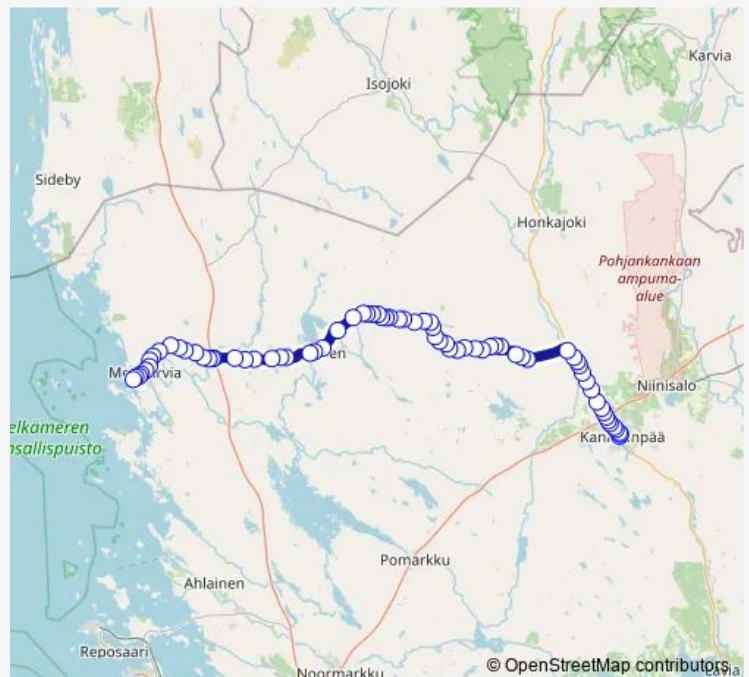

Thursday 16:10

Friday 16:10

Saturday —

Sunday —

Route info

Direction: Kankaanpään linja-autoasema

Stops: 73

Trip Duration: 1 hour 0 min