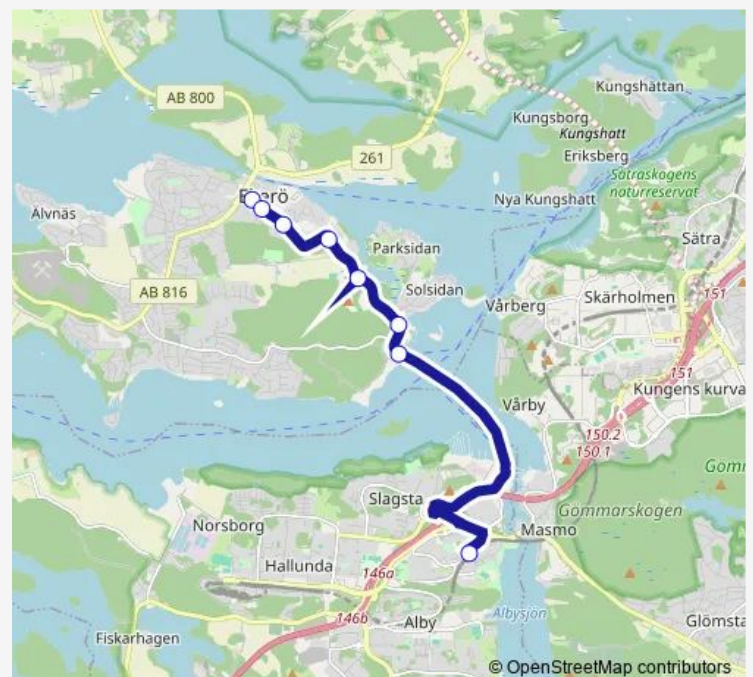

Bus 350

[Go to website](#)

Direction

Fittja — Ekerö centrum

9 stops

[Open route schedule](#)

Fittja

Jungfrusund

Jungfrusunds varv

Herredagsvägen

Ekebyhovsbacken

Brygga industri

Fredrikstrandsvägen

Brandstationen

Ekerö centrum

Route schedule

Route info

Direction: Fittja

Stops: 9

Trip Duration: 0 hour 29 min

■ 350

BusMaps

Direction

Fittja — Ekerö centrum

Tuesday 05:34-21:49

Wednesday 05:34-21:49

Thursday 05:34-21:49

Friday 05:34-21:49

Saturday 10:19-19:49

Sunday 10:19-19:49

Route info

Direction: Ekerö centrum