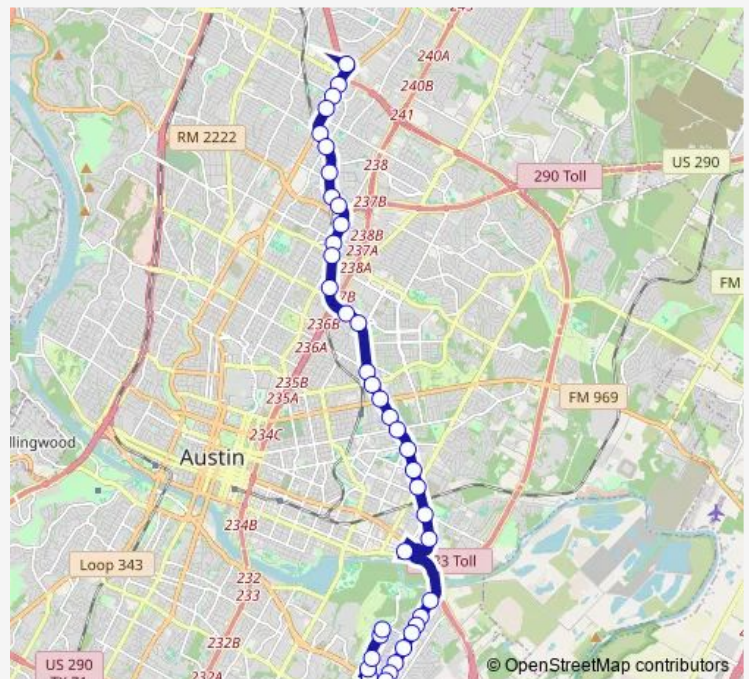

Bus 350 350-Airport Blvd

[Go to website](#)

Direction

North Lamar Bay 2 — ACC Riverside @ Grove

39 stops

[Open route schedule](#)

- North Lamar Bay 2
- 7720 Lamar/Stobaugh
- 7520 Lamar/Morrow
- 7346 Lamar/Sugaree
- 6904 Airport/Lamar
- Airport/Guadalupe
- 6402 Airport Blvd (Highland Mall)
- Airport at Clayton Sb
- 5789 Airport/Koenig
- Airport/56th
- Airport/53rd
- 5012 Airport/51st
- 4600 Airport/46th
- 4328 Airport/Crestwood
- 4300 Airport/Wilshire
- 3822 Airport/38th Half
- 2204 Airport/Manor
- 1900 Airport/Martin Luther King
- 1400 Airport/14th Half
- 1198 Airport/12th
- 1144 Airport/Oak Springs

Route schedule

North Lamar Bay 2 — ACC Riverside @ Grove

Monday	05:00-22:30
Tuesday	05:00-22:30
Wednesday	05:00-22:30
Thursday	05:00-22:30
Friday	05:00-22:30
Saturday	06:00-22:30
Sunday	06:00-21:30

Route info

Direction: North Lamar Bay 2

Stops: 39

Trip Duration: 0 hour 42 min

350 — 350-Airport Blvd

1134 Airport/Goodwin

1120 Airport/Springdale

Airport/Shady Lane

760 Airport/Glissman

Thursday 04:55-22:30

Friday 04:55-22:30

Saturday 06:00-22:30

Sunday 06:00-21:30

Route info

Direction: ACC Riverside @ Grove

Stops: 38

Trip Duration: 0 hour 39 min