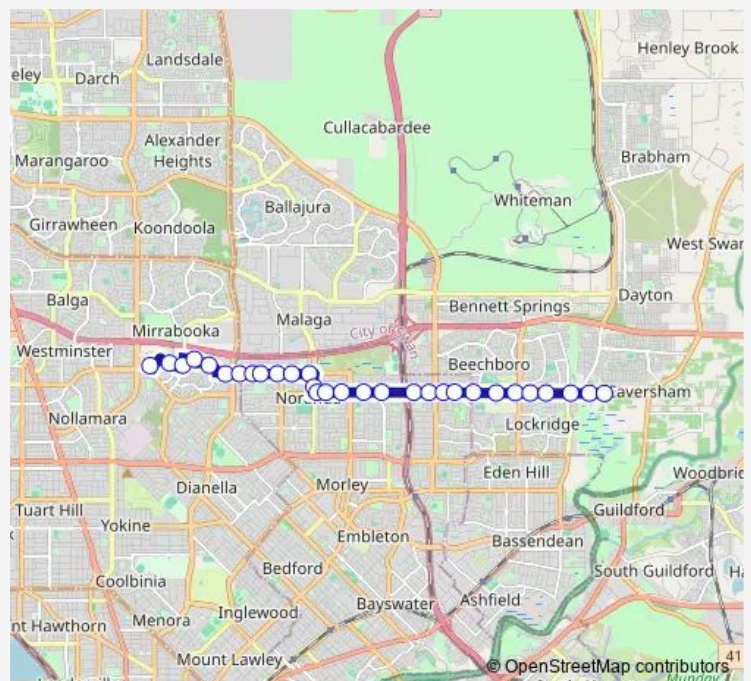

Benara Rd After Brockmill Av

Benara Rd After Altone Rd

Benara Rd Before Danube Av

Benara Rd Before Milligan Av

Benara Rd After Bottlebrush Dr

Benara Rd - Beechboro Central Shopping Ctr

Benara Rd After Beechboro Rd North

Widgee Rd After Grose Wy

Widgee Rd After Camboon Rd

Route schedule

Benara Rd After Waldeck Rd — Mirrabooka Station Stand 10

Monday 05:57-19:26

Tuesday 05:57-19:26

Wednesday 05:57-19:26

Thursday 05:57-19:26

Friday 05:57-19:26

Saturday 07:12-19:12

Sunday 08:12-18:12

Route info

Direction: Benara Rd After Waldeck Rd

Stops: 30

Trip Duration: 0 hour 27 min

Widgee Rd Morley High School Stand 2

Widgee Rd After Mcness Crt

Widgee Rd After Bunya St

Hellenic Dr After Bale La

Cherrywood Av Before Eora Creek Tce

Kokoda Bvd After Dechaineux Pky

Northwood Dr After Kokoda Bvd

Chesterfield Rd After Belthorn Tce