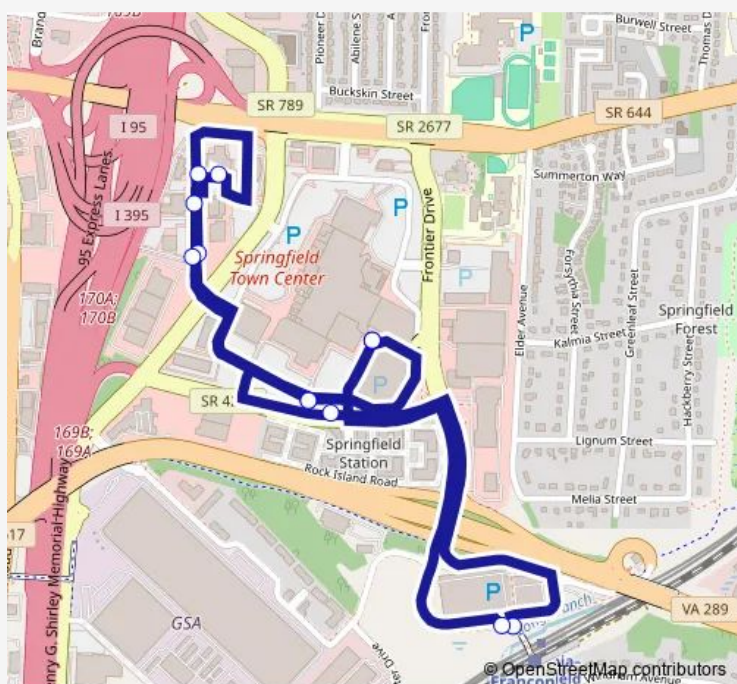

Bus 350 Tags Springfield Circulator

[Go to website](#)

Direction

Franconia-Springfield Metro Bay D — Franconia-Springfield Metro Bay C

12 stops

[Open route schedule](#)

Franconia-Springfield Metro Bay D

Spring Mall and Junction

Springfield Town Ctr

Springfield Tc Opp Frontier Garage

Loisdale Ct and Loisdale Rd

Loisdale Ct and Springfield Hilton

Springfield Hilton

Loisdale Ct and Comfort Inn

Loisdale Ct and 6564

Springfield Town Ctr

Springfield Tc Opp Frontier Garage

Franconia-Springfield Metro Bay C

Route schedule

Franconia-Springfield Metro Bay D — Franconia-Springfield Metro Bay C

| | |
|-----------|-------------|
| Monday | 06:13-19:14 |
| Tuesday | 06:13-19:14 |
| Wednesday | 06:13-19:14 |
| Thursday | 06:13-19:14 |
| Friday | 06:13-19:14 |
| Saturday | — |
| Sunday | — |

Route info

Direction: Franconia-Springfield Metro Bay D

Stops: 12

Trip Duration: 0 hour 23 min

350 Bus time schedules and route maps are available in an offline PDF at busmaps.com. Use the busmaps.com website to see live bus times, train schedule or subway schedule, and step-by-step directions for all public transit in Washington