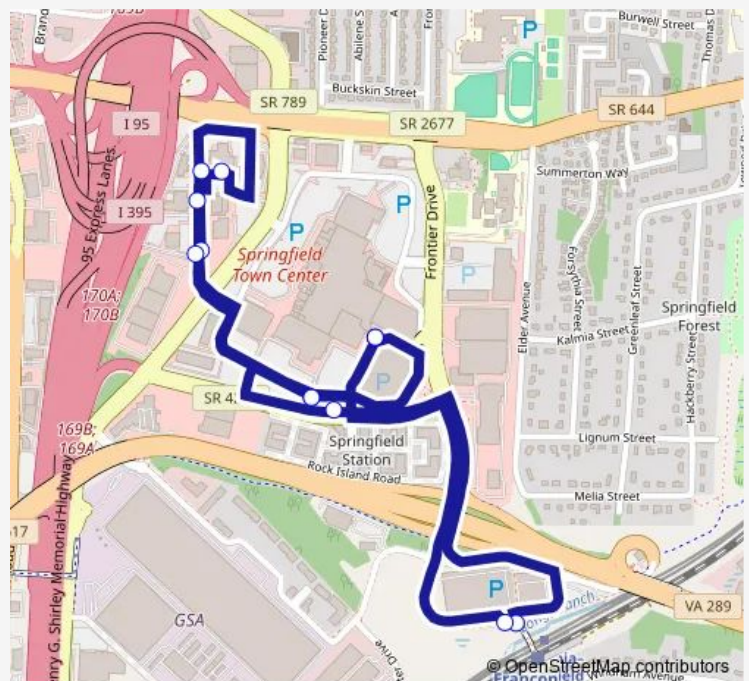

Bus 350 Tags Springfield Circulator

[Go to website](#)

Direction

Franconia-Springfield Metro Bay D — Franconia-Springfield Metro Bay C

12 stops

[Open route schedule](#)

Franconia-Springfield Metro Bay D

Spring Mall and Junction

Springfield Town Ctr

Springfield Tc Opp Frontier Garage

Loisdale Ct and Loisdale Rd

Loisdale Ct and Springfield Hilton

Springfield Hilton

Loisdale Ct and Comfort Inn

Loisdale Ct and 6564

Springfield Town Ctr

Springfield Tc Opp Frontier Garage

Franconia-Springfield Metro Bay C

Route schedule

Franconia-Springfield Metro Bay D — Franconia-Springfield Metro Bay C

Monday	06:13-19:14
Tuesday	06:13-19:14
Wednesday	06:13-19:14
Thursday	06:13-19:14
Friday	06:13-19:14
Saturday	—
Sunday	—

Route info

Direction: Franconia-Springfield Metro Bay D

Stops: 12

Trip Duration: 0 hour 20 min

350 — Tags Springfield Circulator

350 Bus time schedules and route maps are available in an offline PDF at busmaps.com. Use the busmaps.com website to see live bus times, train schedule or subway schedule, and step-by-step directions for all public transit in Washington