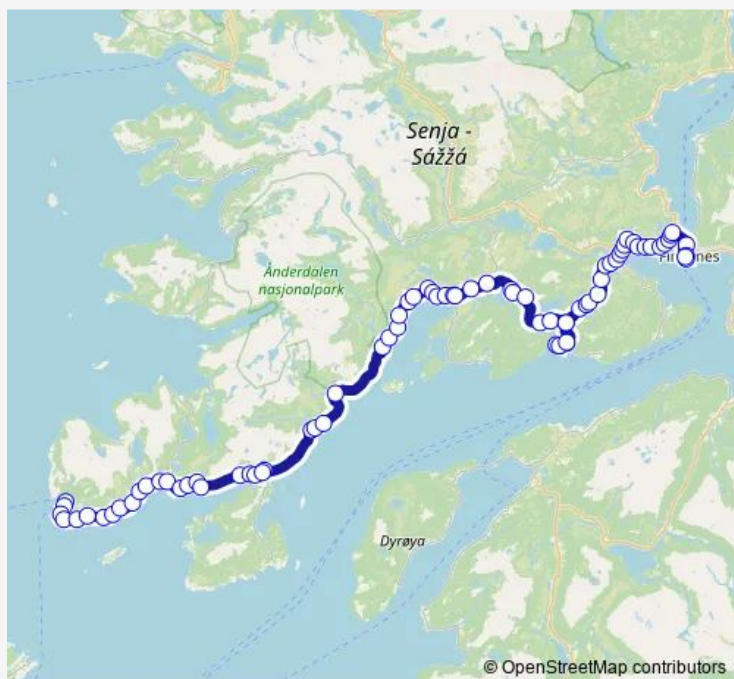

Thursday 14:05

Friday 14:05

Saturday —

Sunday —

Route info

Direction: Stonglandet skole

Stops: 21

Trip Duration: 0 hour 28 min

© OpenStreetMap contributors

350 — Finnsnes - Skrolsvik

BusMaps

Direction

Finnsnes kai — Skrolsvik ferjekai

76 stops

[Open route schedule](#)

Finnsnes kai