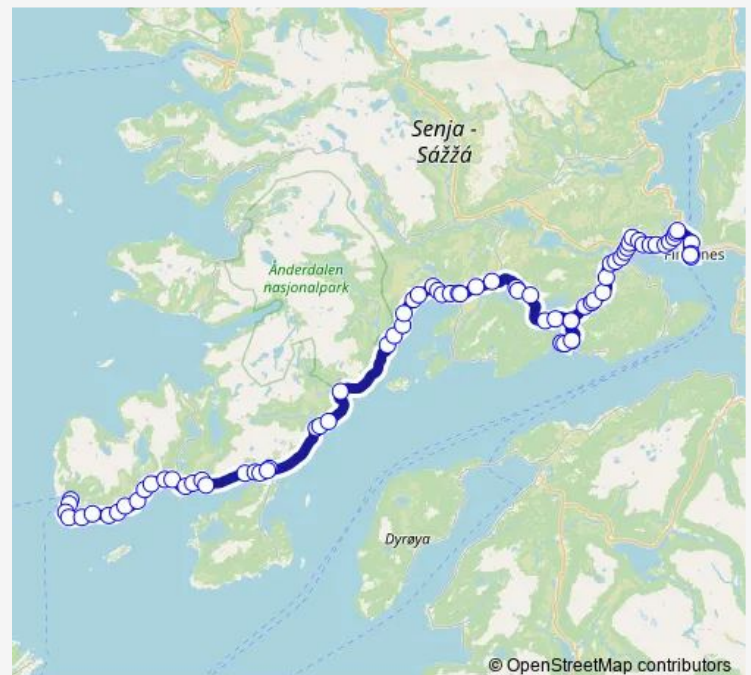

### Route schedule

Stonglandet skole — Skrolsvik ferjekai

Monday 14:05

Tuesday 14:05

Wednesday 14:05

Thursday 14:05

Friday 14:05

Saturday —

### Route info

Direction: Stonglandet skole

Stops: 21

Trip Duration: 0 hour 28 min

■ 350 — Finnsnes - Skrolsvik