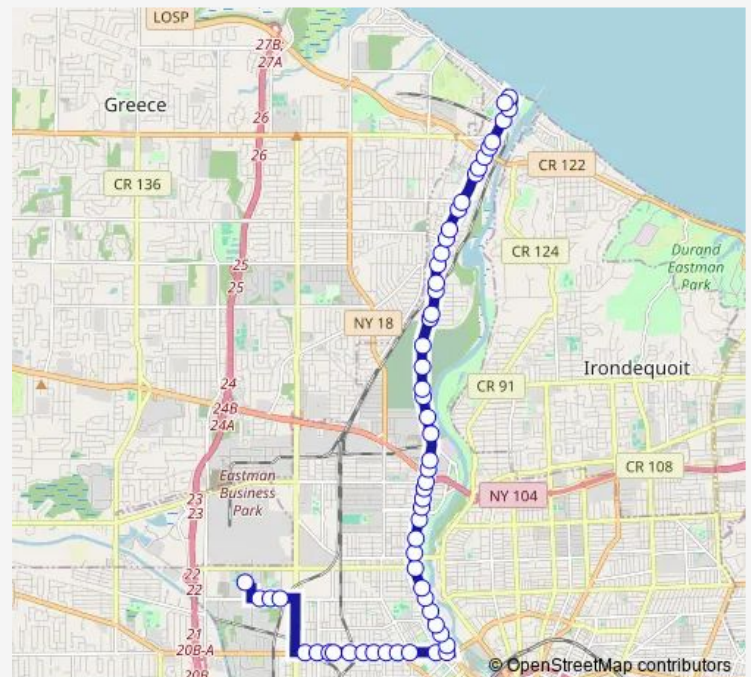

Lake & Merrill

Lake & Maplewood

Lake & Opp Hanford Landing

Route schedule

Estes & Corrigan — Edison Tech High School

Monday 06:35

Tuesday 06:35

Wednesday 06:35

Thursday 06:35

Friday 06:35

Saturday —

Sunday —

Route info

Direction: Estes & Corrigan

Stops: 49

Trip Duration: 0 hour 40 min

350 — Maplewood-Charlotte/Colfax

Lake & Lot 18 Kodak

Lake & Ridge

Lake & Ridgeway

Lake & Clay

Lake & Seneca

Lake & Alameda

Lake & Birr

Friday 11:10-14:40

Saturday —

Sunday —

Route info

Direction: Edison Tech High School

Stops: 57

Trip Duration: 0 hour 39 min

Lake & Rose