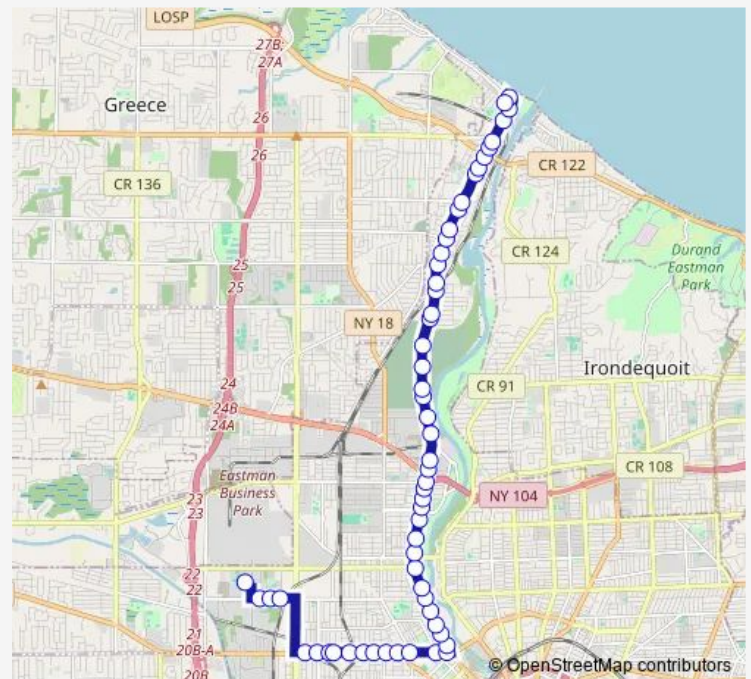

Lake & Merrill

Lake & Maplewood

Lake & Opp Hanford Landing

Route schedule

Estes & Corrigan — Edison Tech High School

Monday 06:35

Tuesday 06:35

Wednesday 06:35

Thursday 06:35

Friday 06:35

Saturday —

Sunday —

Route info

Direction: Estes & Corrigan

Stops: 49

Trip Duration: 0 hour 40 min

350 — Maplewood-Charlotte/Colfax

Lake & Lot 18 Kodak

Lake & Ridge

Lake & Ridgeway

Lake & Clay

Lake & Seneca

Lake & Alameda

Lake & Birr

Friday 11:10-14:40

Saturday —

Sunday —

Route info

Direction: Edison Tech High School

Stops: 57

Trip Duration: 0 hour 39 min

Lake & Rose