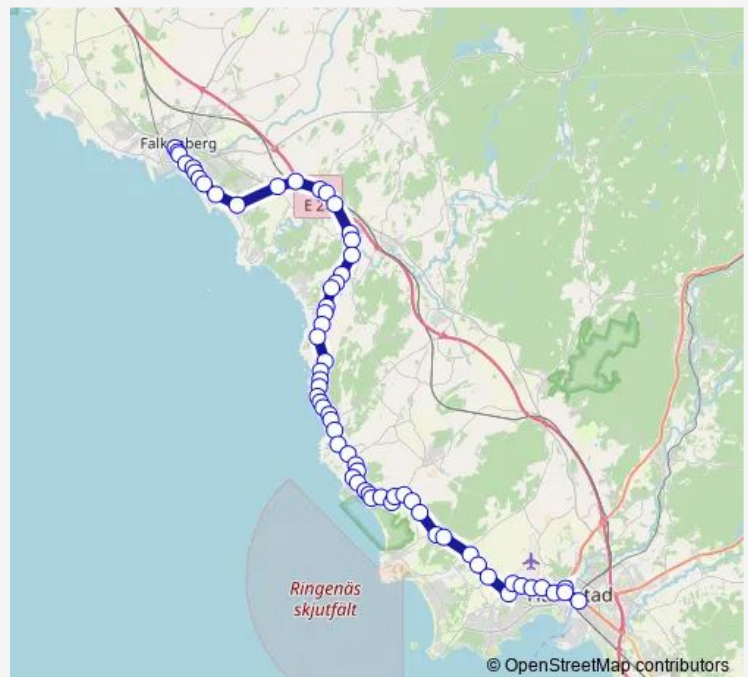

Thursday 08:40-23:30

Friday 08:40-23:30

Saturday 06:40-23:10

Sunday 08:40-23:10

Route info

Direction: Skipås

Stops: 45

Trip Duration: 0 hour 55 min