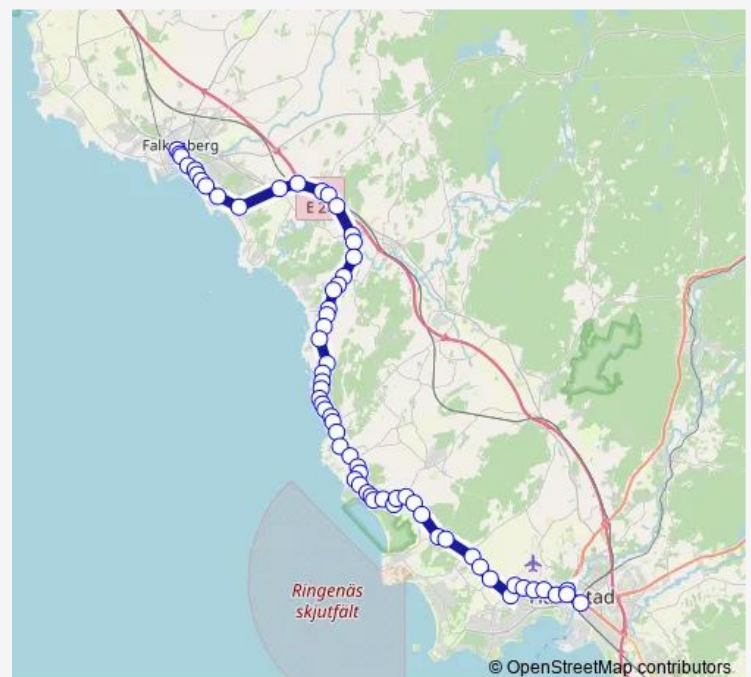

### Route info

Direction: Skipås

Stops: 45

Trip Duration: 0 hour 55 min

■ 350

Harplinge Per Larsgård

Harplinge Plönningevägen

Harplinge Lyngåkraskolan