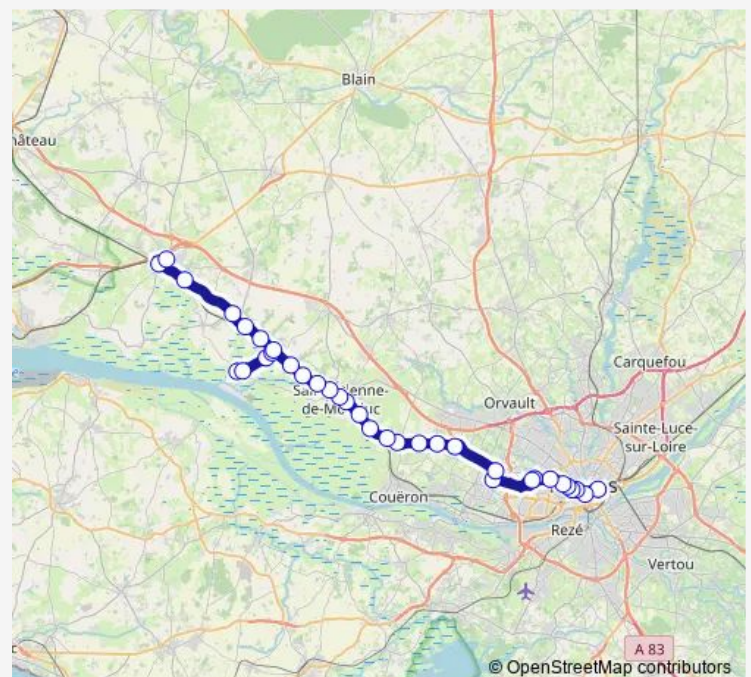

Marigny

Mairie

La Guerche

Route schedule

Gare SnCF Sud — Mairie

Monday 17:02-17:30

Tuesday 17:02-17:30

Wednesday 17:02-17:30

Thursday 17:02-17:30

Friday 17:02-17:30

Saturday —

Sunday —

Route info

Direction: Gare SnCF Sud

Stops: 28

Trip Duration: 1 hour 13 min