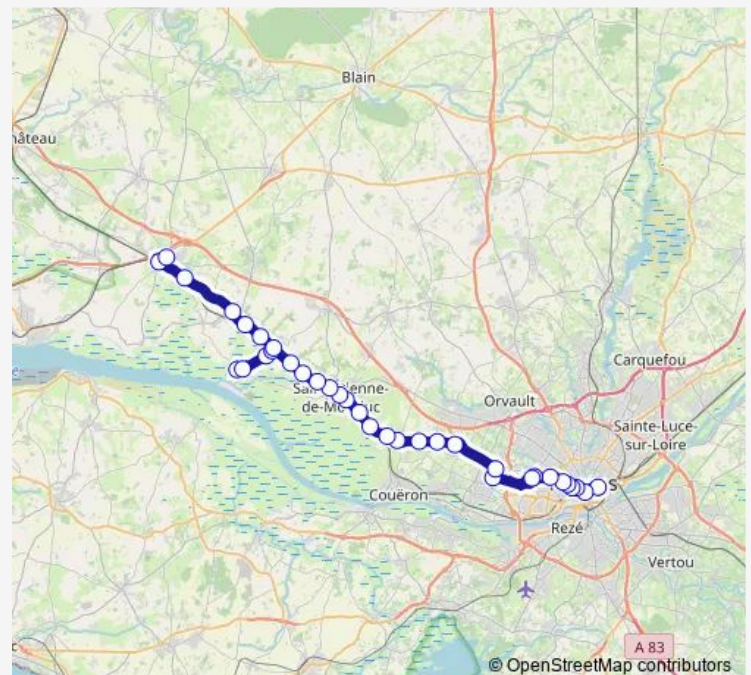

La Garneraie

Route schedule

Gare Routière Beausoleil — Gare Sncf

Monday 07:00-17:30

Tuesday 07:00-17:30

Wednesday 07:00-17:30

Thursday 07:00-17:30

Friday 07:00-17:30

Saturday 08:10

Sunday —

Route info

Direction: Gare Routière Beausoleil

Stops: 35

Trip Duration: 1 hour 35 min

Saint Blaise

La Montagne