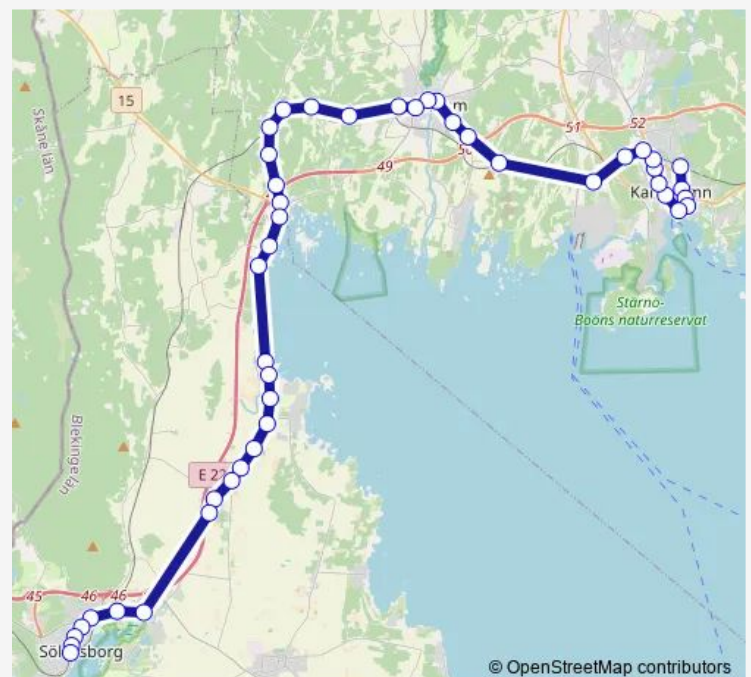

Bus 350

[Go to website](#)

Direction

Karlshamn station — Sölvesborg station

45 stops

[Open route schedule](#)

Karlshamn station

Centrum öst

Österslättskolan

Väggaskolan

Campus Östra Piren

Karlshamn centrum väst

Nya Stan

City Gross

Gustavsborg

Vekerumsvägen

Horsarydsvägen

Knutsberg

Vekerum

Viadukten E22

Jössarinken

Lindegårdsvägen

Mörum kyrka

Mörum Stationsvägen

Perstorps vägskäl

Kråketorp

Galleryda vsk

Route schedule

Karlshamn station — Sölvesborg station

Monday 06:28-17:33

Tuesday 06:28-17:33

Wednesday 06:28-17:33

Thursday 06:28-17:33

Friday 06:28-17:33

Saturday —

Sunday —

Route info

Direction: Karlshamn station

Stops: 45

Trip Duration: 0 hour 54 min

■ 350

BusMaps

© OpenStreetMap contributors