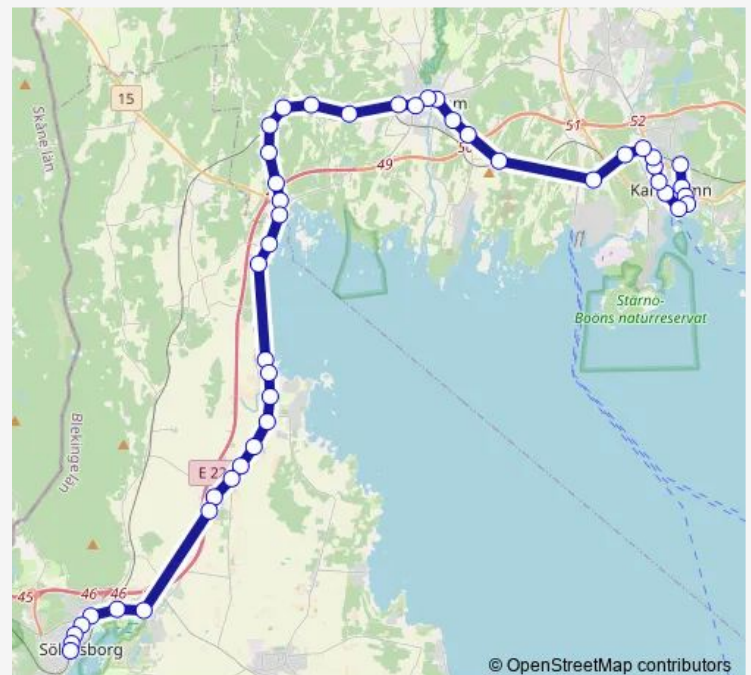

Thursday 06:28-17:33

Friday 06:28-17:33

Saturday —

Sunday —

Route info

Direction: Karlshamn station

Stops: 45

Trip Duration: 0 hour 54 min

■ 350

BusMaps

Gustavstorp skolan

N Skörsemo

Skörsemo vsk

Skärpinge vsk

Pukaviks rondell

Pukavik