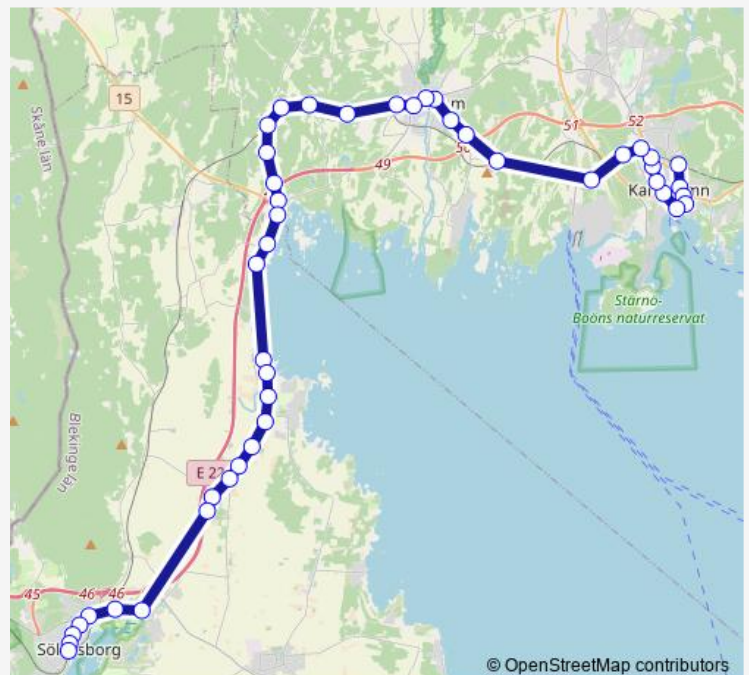

Thursday 06:28-17:33

Friday 06:28-17:33

Saturday —

Sunday —

Route info

Direction: Karlshamn station

Stops: 45

Trip Duration: 0 hour 54 min