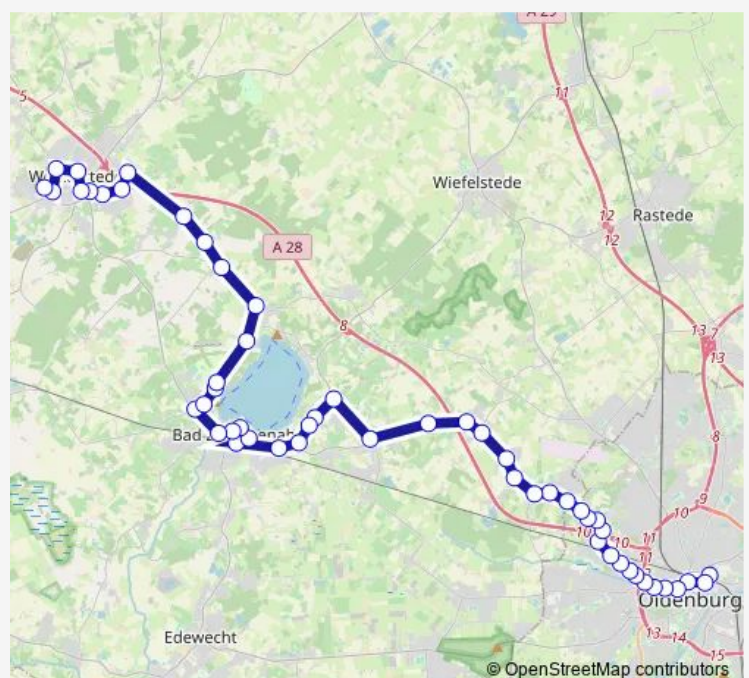

### Route schedule

Westerstede An der Norderbäke — Westerstede Hössenbad

Monday —

Tuesday —

Wednesday —

Thursday —

Friday —

Saturday —

### Route info

Direction: Westerstede An der Norderbäke

Stops: 50

Trip Duration: 3 hour 5 min

350

Westerholtsfelde Edeka

Haarenstroth

Kayhausen Bremer Schlüssel