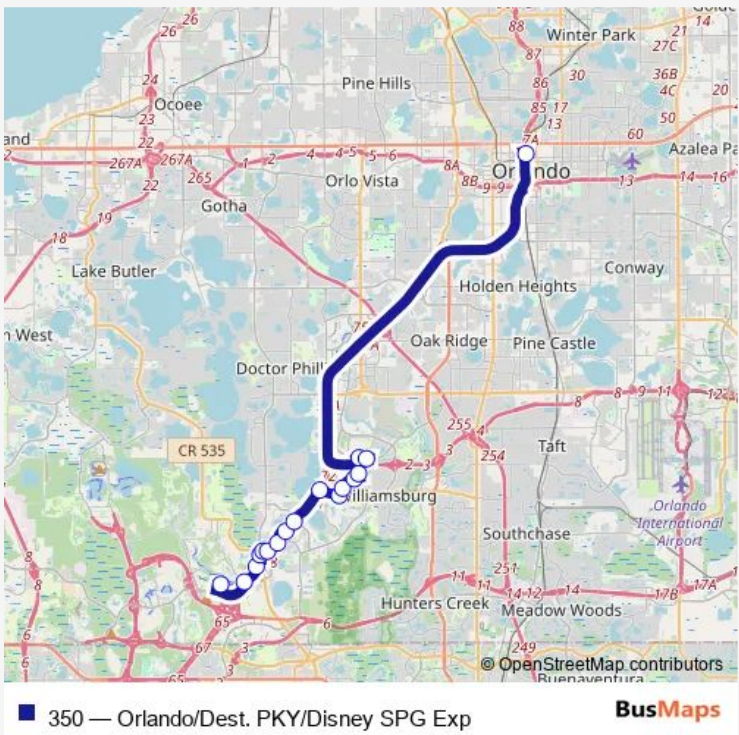

Bus 350 Orlando/Dest. PKY/Disney SPG Exp

[Go to website](#)

Direction
 N Garland AVE AND W Amelia St — E Buena Vista DR AND Bonnet Creek Pky

19 stops

[Open route schedule](#)

- N Garland AVE AND W Amelia St
- Destination PKY AND International Dr
- Destination PKY AND Tradeshow Blvd
- International DR AND SEA Splash Way
- SEA Harbor DR AND SEA World Dr
- SEA Harbor DR AND SEA World Dr
- SEA Harbor DR AND Academic Dr
- Central Florida PKY AND SEA Harbor Dr
- Palm PKY AND Central Florida Pky
- 7715 Palm Parkway
- Palm PKY AND Daryl Carter Pkwy
- Palm PKY AND Marbella Palms Ct
- Palm PKY AND Lake St
- Palm PKY AND S Apopka Vineland Rd
- Palm PKY AND S Apopka Vineland Rd
- S Apopka Vineland RD AND Winter Garden Vineland Rd
- Hotel Plaza Blvd AND Best Western
- Hotel Plaza Blvd AND E Buena Vista Dr
- E Buena Vista DR AND Bonnet Creek Pky

Route schedule

N Garland AVE AND W Amelia St — E Buena Vista DR AND Bonnet Creek Pky

Monday	05:15-22:45
Tuesday	05:15-22:45
Wednesday	05:15-22:45
Thursday	05:15-22:45
Friday	05:15-22:45
Saturday	05:15-22:45
Sunday	05:15-22:45

Route info

Direction: N Garland AVE AND W Amelia St

Stops: 19

Trip Duration: 0 hour 49 min

Direction

E Buena Vista DR AND Bonnet Creek Pky — N Garland AVE AND W Amelia St

17 stops

[Open route schedule](#)

International DR AND SEA Splash Way

Destination PKY AND International Dr

Destination PKY AND Tradeshow Blvd

N Garland AVE AND W Amelia St

Route schedule

E Buena Vista DR AND Bonnet Creek Pky — N Garland AVE AND W Amelia St