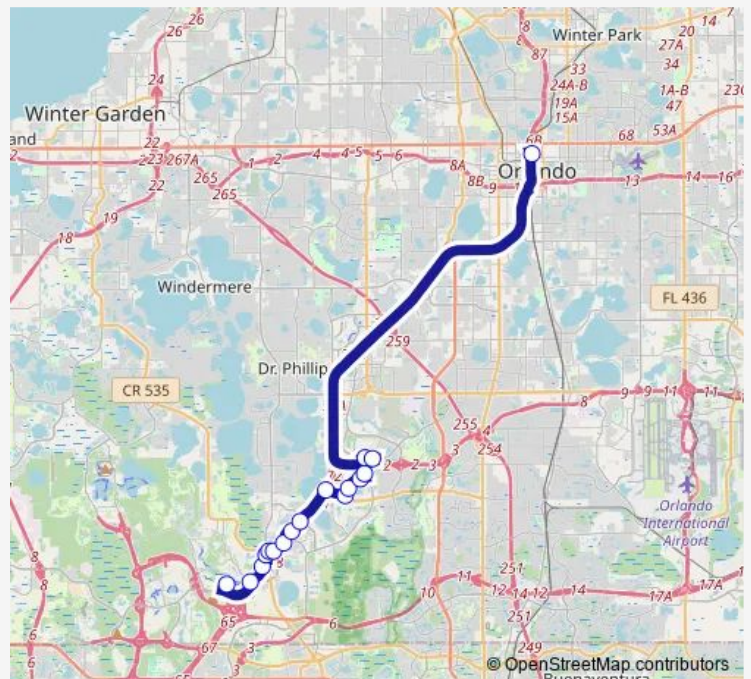

Hotel Plaza Blvd AND Best Western

Hotel Plaza Blvd AND E Buena Vista Dr

E Buena Vista DR AND Bonnet Creek Pky

Route schedule

N Garland AVE AND W Amelia St — E Buena Vista DR AND Bonnet Creek Pky

Monday	05:15-22:45
Tuesday	05:15-22:45
Wednesday	05:15-22:45
Thursday	05:15-22:45
Friday	05:15-22:45
Saturday	05:15-22:45
Sunday	05:15-22:45

Route info

Direction: N Garland AVE AND W Amelia St

Stops: 19

Trip Duration: 0 hour 48 min

350 — Orlando/Dest. PKY/Disney SPG Exp

Direction

E Buena Vista DR AND Bonnet Creek Pky — N Garland AVE AND W Amelia St