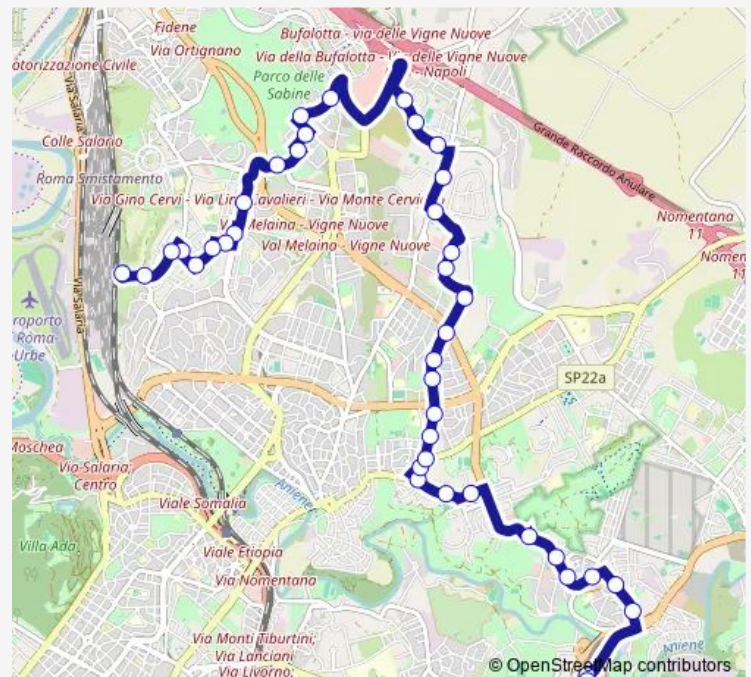

Saturday 05:30-22:30

Sunday 05:19-22:30

Route info

Direction: PONTE MAMMOLO (MB)

Stops: 40

Trip Duration: 0 hour 42 min

SIMONGINI/BUFALOTTA

Bufalotta/Scuola