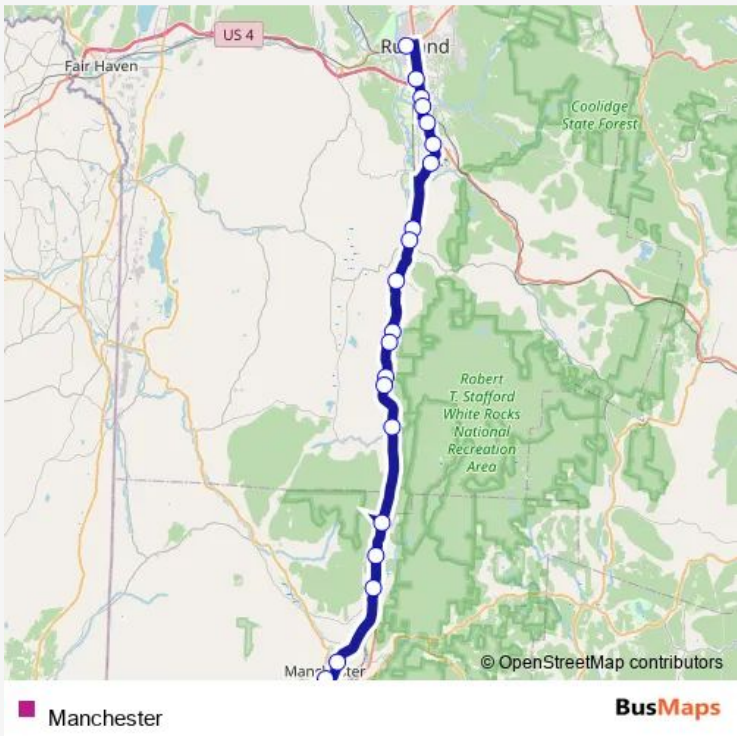

**Direction**  
 Rutland Multi-Modal Transit Center — Manchester Village Post Office

21 stops

[Open route schedule](#)

- Rutland Multi-Modal Transit Center
- Green Mountain Plaza
- Route 7B North and Highway 7
- Dan Turco and Sons
- Route 7B Cottages
- Route 7B and Route 103
- Rutland Airport Industrial Park (Entrance)
- North End Drive
- Cumberland Farms Store
- White Rocks Inn
- Hartsboro Pottery
- South Wallingford Limestone
- Scottsville Road
- Cascade Road
- Mt. Tabor Country Store
- Sweeney Lane (Emerald Lake)
- Maryville Campground
- East Dorset Country Store
- Manchester Town Office
- Chittenden Bank Manchester
- Manchester Village Post Office

**Route schedule**  
 Rutland Multi-Modal Transit Center — Manchester Village Post Office

Monday	06:30-17:15
Tuesday	06:30-17:15
Wednesday	06:30-17:15
Thursday	06:30-17:15
Friday	06:30-17:15
Saturday	06:30-17:15
Sunday	—

**Route info**  
 Direction: Rutland Multi-Modal Transit Center  
 Stops: 21  
 Trip Duration: 1 hour 3 min

Manchester Bus time schedules and route maps are available in an offline PDF at [busmaps.com](https://busmaps.com). Use the [busmaps.com](https://busmaps.com) website to see live bus times, train schedule or subway schedule, and step-by-step directions for all public transit in Rutland

The schedule is provided in the local timezone. Times with "(+1)" indicate departures on the next day.

PDF file created on 2025-02-26

2024 BusMaps.com - All Rights Reserved