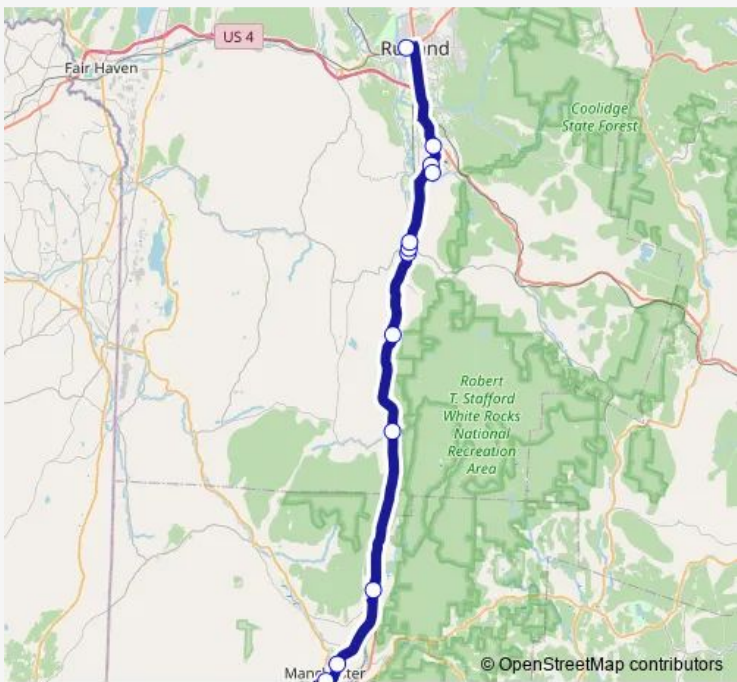

Direction
Manchester Village Post Office — Rutland Multi-Modal Transit Center

15 stops

[Open route schedule](#)

- Manchester Village Post Office
- Orvis Sporting Goods
- Shaws Supermarket
- Merchants Bank
- Manchester Town Office
- East Dorset Country Store
- Brooklyn Rd.
- Hartsboro Rd.
- Hand Made in Vt
- Wallingford House
- Across from Cumberland Farms
- Rutland Airport Industrial Park (Entrance)
- Rutland Airport Industrial Park
- Route 7B and Route 103
- Rutland Multi-Modal Transit Center

Route schedule
Manchester Village Post Office — Rutland Multi-Modal Transit Center

Monday	07:27-18:12
Tuesday	07:27-18:12
Wednesday	07:27-18:12
Thursday	07:27-18:12
Friday	07:27-18:12
Saturday	07:27-18:12
Sunday	—

Route info

Direction: Manchester Village Post Office

Stops: 15

Trip Duration: 1 hour 7 min

Direction

Rutland Multi-Modal Transit Center — Manchester Village Post Office

21 stops

[Open route schedule](#)

Monday 06:30-17:15

Tuesday 06:30-17:15

Wednesday 06:30-17:15

Thursday 06:30-17:15

Friday 06:30-17:15

Saturday 06:30-17:15

Sunday —

Route info