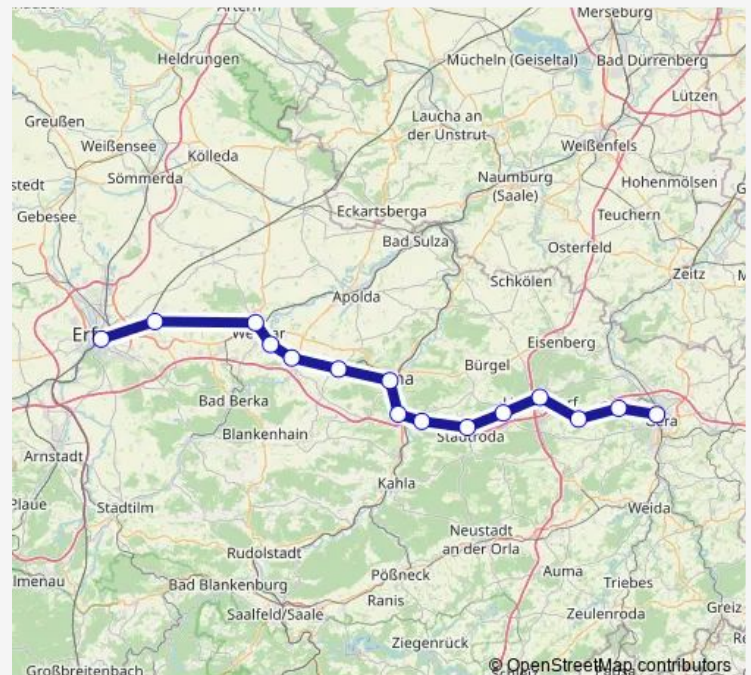

Rail RB21

[Go to website](#)

Direction

Gera Hbf — Erfurt Hbf

16 stops

[Open route schedule](#)

Gera Hbf

Töppeln

Mellingen (Thüringen)

Oberweimar

Weimar

Hopfgarten (bei Weimar)

Vieselbach

Erfurt Hbf

Route schedule

Gera Hbf — Erfurt Hbf

Monday 04:12-06:10

Tuesday 04:12-06:10

Wednesday 04:12-06:10

Thursday 04:12-06:10

Friday 04:12-17:26

Saturday —

Sunday —

Route info

Direction: Gera Hbf

Stops: 16

Trip Duration: 1 hour 17 min

■ RB21

BusMaps

Direction

Gera-Zwötzen — Erfurt Hbf

17 stops