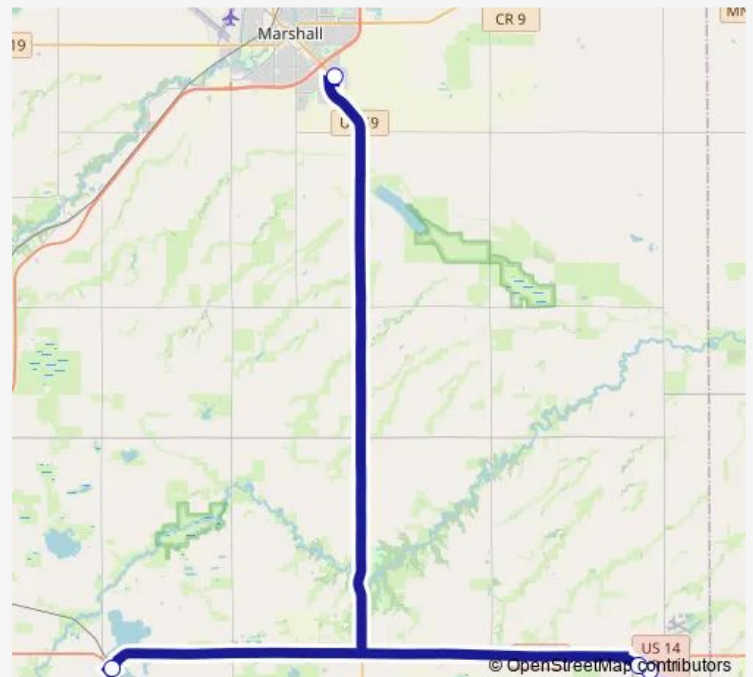

Bus Lyon County Purple Route

[Go to website](#)

Direction

Veteran's Memorial Center — Walmart Marshall

4 stops

[Open route schedule](#)

Veteran's Memorial Center

Twin Circles Apartments

Lions Park

Walmart Marshall

Route schedule

Veteran's Memorial Center — Walmart Marshall

Monday 07:17-10:17

Tuesday 07:17-10:17

Wednesday 07:17-10:17

Thursday 07:17-10:17

Friday 07:17-10:17

Saturday —

Sunday —

Route info

Direction: Veteran's Memorial Center

Stops: 4

Trip Duration: 1 hour 21 min

■ Lyon County Purple Route