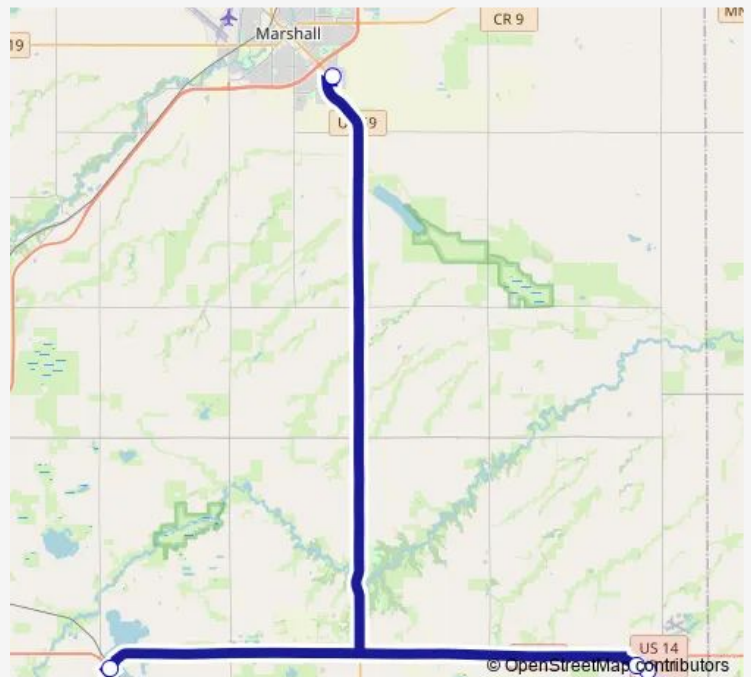

Bus Lyon County Purple Route

[Go to website](#)

Direction

Veteran's Memorial Center — Walmart Marshall

4 stops

[Open route schedule](#)

Veteran's Memorial Center

Twin Circles Apartments

Lions Park

Walmart Marshall

Route schedule

Veteran's Memorial Center — Walmart Marshall

Monday 07:17-10:17

Tuesday 07:17-10:17

Wednesday 07:17-10:17

Thursday 07:17-10:17

Friday 07:17-10:17

Saturday —

Sunday —

Route info

Direction: Veteran's Memorial Center

Stops: 4

Trip Duration: 1 hour 58 min

■ Lyon County Purple Route