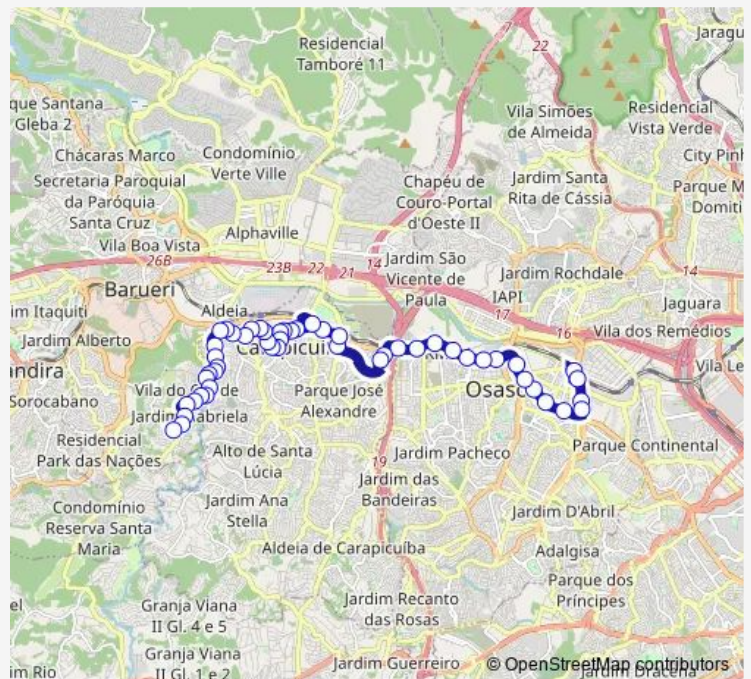

Route schedule

Terminal Rodoviario Arnaldo Milan — Terminal Largo de Osasco Sul

Monday	04:10-05:00
Tuesday	04:10-05:00
Wednesday	04:10-05:00
Thursday	04:10-05:00
Friday	04:10-05:00
Saturday	04:30
Sunday	—

Route info

Direction: Terminal Rodoviario Arnaldo Milan

Stops: 47

Trip Duration: 1 hour 15 min

134 — Barueri (Parque Viana) - Osasco (Centro)

Avenida Victorio Fornazzaro 224 - Jardim Maria Helena
Carapicuíba - SP 06394-025 Brasil