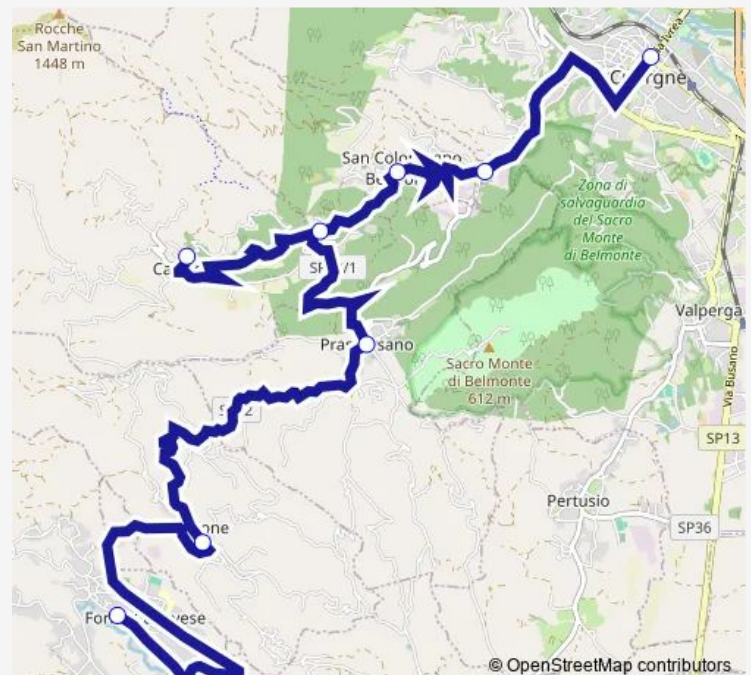

Monday 06:30-17:40

Tuesday 06:30-17:40

Wednesday 06:30-17:40

Thursday 06:30-17:40

Friday 06:30-17:40

Saturday 06:30-14:30

Sunday —

Route info

Direction: Cuorgne' - VIA Ivrea 5

Stops: 8

Trip Duration: 0 hour 35 min

Direction

Cuorgne' - VIA Ivrea 5 — Forno Canavese - VIA Truchetti

6 stops

[Open route schedule](#)

Cuorgne' - VIA Ivrea 5

Direction: Forno Canavese - VIA Truchetti

Stops: 8

Trip Duration: 0 hour 35 min

Direction

Forno Canavese - VIA Truchetti — Cuorgne' - VIA Ivrea 5

6 stops

[Open route schedule](#)

Forno Canavese - VIA Truchetti

Tuesday 07:05-13:10

Wednesday 07:05-13:10

Thursday 07:05-13:10

Friday 07:05-13:10

Saturday —

Sunday —

Route info

Direction: Forno Canavese - VIA Truchetti