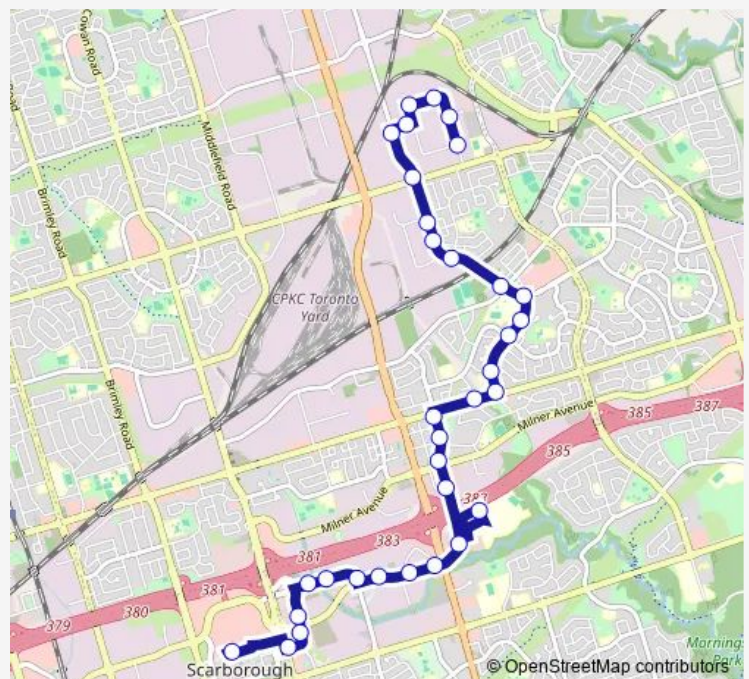

Washburn Way at Griffen Dr

Washburn Way at Berner Trail

Washburn Way at Nahanni Ter

Washburn Way at Tapscott Rd

Tapscott Rd at Mclewin Ave

### Route schedule

Scarborough Centre Station — Finchdene Sq (East) at Finchdene Sq (South)

Monday 14:50-18:59

Tuesday 14:50-18:59

Wednesday 14:50-18:59

Thursday 14:50-18:59

Friday 14:50-18:59

Saturday —

### Route info

Direction: Scarborough Centre Station

Stops: 43

Trip Duration: 0 hour 48 min

134 — Progress

Tapscott Rd at Crow Trail

Crow Trail at Horseley Hill Dr

Crow Trail at Bradstone Sq