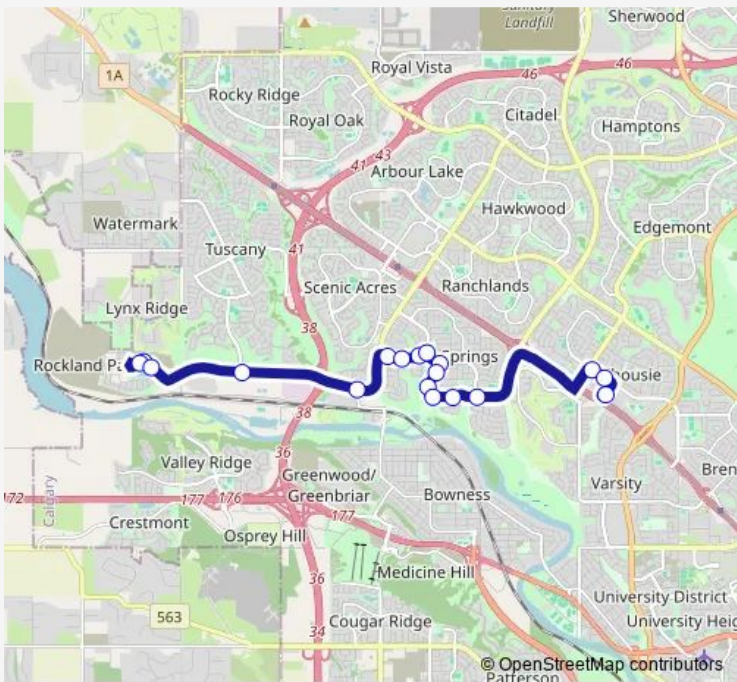

Bus 134 Rockland Park

[Go to website](#)

Direction
 WB Nose Hill Dr @ Crimson Ridge GA Nw — Dalhousie LRT Station Nb
 18 stops
[Open route schedule](#)

- WB Nose Hill Dr @ Crimson Ridge GA Nw
- EB Nose Hill DR @ Haskayne Dr Nw
- EB Nose Hill Dr @ Crimson Ridge GA Nw
- EB Nosehill Dr @ Tuscany Hill Nw
- EB Nose Hill DR @ 87 ST Nw
- EB Silver Springs RD @ Nose Hill DR Nw
- EB Silver Springs RD @ Silver Valley DR Nw
- EB Silver Springs RD @ Silver Springs WY Nw
- SB Silver Springs BV @ Silver Springs RD Nw
- SB Silver Ridge DR @ Silver Springs BV Nw
- SB Silver Ridge DR @ Silver Hill RD Nw
- SB Silver Ridge DR @ Silver Crest CR Nw
- EB Silver Ridge DR @ Silver Crest DR Nw
- EB Silver Ridge DR @ Silver Crest DR Nw
- EB Silver Springs GA@ Silver Springs BV Nw
- EB Dalhousie DR @ 53 ST Nw
- EB Dalhousie DR @ Dalham CR Nw
- Dalhousie LRT Station Nb

Route schedule
 WB Nose Hill Dr @ Crimson Ridge GA Nw — Dalhousie LRT Station Nb

Monday	05:25-00:35 ⁺¹
Tuesday	05:25-00:35 ⁺¹
Wednesday	05:25-00:35 ⁺¹
Thursday	05:25-00:35 ⁺¹
Friday	05:25-00:35 ⁺¹
Saturday	—
Sunday	—

Route info
 Direction: WB Nose Hill Dr @ Crimson Ridge GA Nw
 Stops: 18
 Trip Duration: 0 hour 18 min

Direction

Dalhousie LRT Station Nb — WB Nose Hill Dr @ Crimson Ridge GA Nw

15 stops

[Open route schedule](#)

Monday 05:48-00:08⁺¹

Tuesday 05:48-00:08⁺¹

Wednesday 05:48-00:08⁺¹

Thursday 05:48-00:08⁺¹

Friday 05:48-00:08⁺¹

Saturday —

Sunday —

Route info