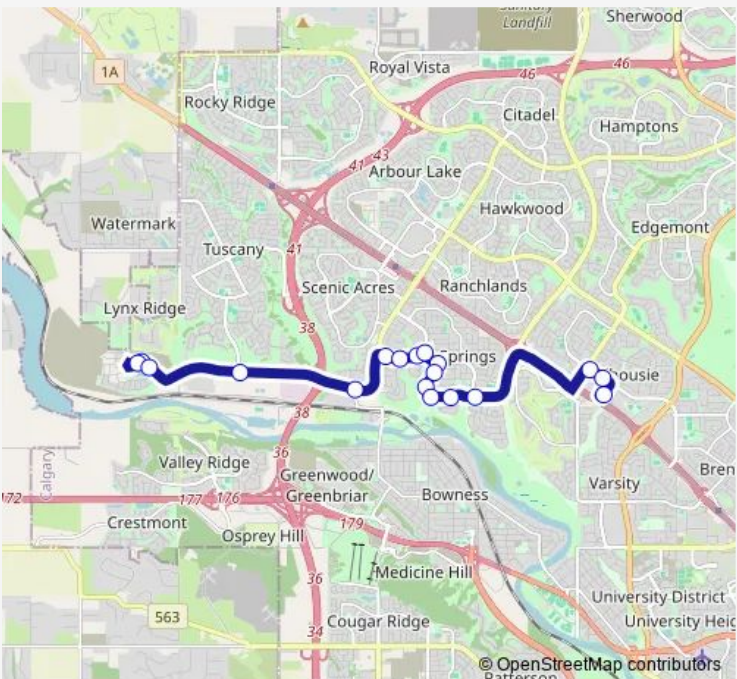

**Bus 134 Rockland Park**

[Go to website](#)

**Direction**  
 WB Nose Hill Dr @ Crimson Ridge GA Nw — Dalhousie LRT Station Nb  
 18 stops  
[Open route schedule](#)

- WB Nose Hill Dr @ Crimson Ridge GA Nw
- EB Nose Hill DR @ Haskayne Dr Nw
- EB Nose Hill Dr @ Crimson Ridge GA Nw
- EB Nosehill Dr @ Tuscany Hill Nw
- EB Nose Hill DR @ 87 ST Nw
- EB Silver Springs RD @ Nose Hill DR Nw
- EB Silver Springs RD @ Silver Valley DR Nw
- EB Silver Springs RD @ Silver Springs WY Nw
- SB Silver Springs BV @ Silver Springs RD Nw
- SB Silver Ridge DR @ Silver Springs BV Nw
- SB Silver Ridge DR @ Silver Hill RD Nw
- SB Silver Ridge DR @ Silver Crest CR Nw
- EB Silver Ridge DR @ Silver Crest DR Nw
- EB Silver Ridge DR @ Silver Crest DR Nw
- EB Silver Springs GA@ Silver Springs BV Nw
- EB Dalhousie DR @ 53 ST Nw
- EB Dalhousie DR @ Dalham CR Nw
- Dalhousie LRT Station Nb

**Route schedule**  
 WB Nose Hill Dr @ Crimson Ridge GA Nw — Dalhousie LRT Station Nb

Monday	05:25-00:35 <sup>+1</sup>
Tuesday	05:25-00:35 <sup>+1</sup>
Wednesday	05:25-00:35 <sup>+1</sup>
Thursday	05:25-00:35 <sup>+1</sup>
Friday	05:25-00:35 <sup>+1</sup>
Saturday	—
Sunday	—

**Route info**  
 Direction: WB Nose Hill Dr @ Crimson Ridge GA Nw  
 Stops: 18  
 Trip Duration: 0 hour 20 min

## Route info

Direction: Dalhousie LRT Station Nb

Stops: 15

Trip Duration: 0 hour 22 min

134 Bus time schedules and route maps are available in an offline PDF at busmaps.com. Use the busmaps.com website to see live bus times, train schedule or subway schedule, and step-by-step directions for all public transit in Calgary