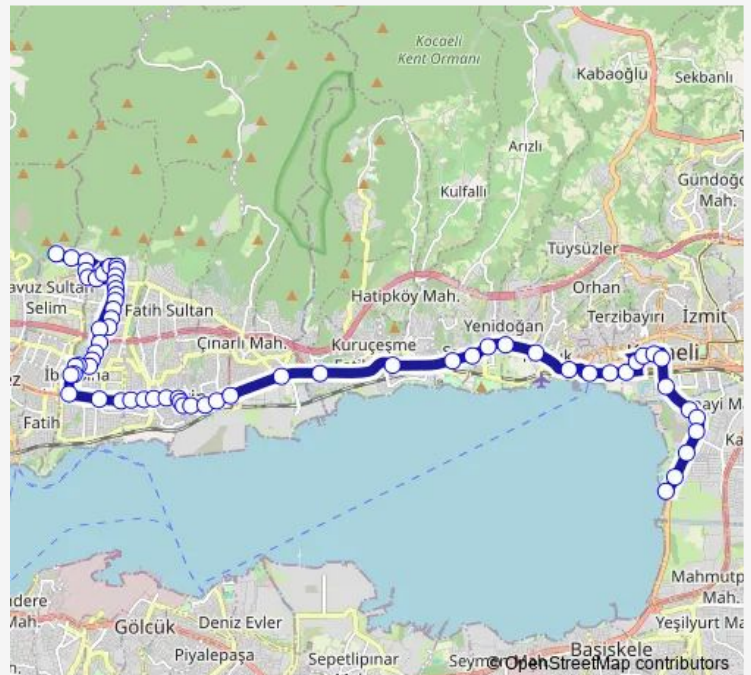

### Route schedule

Güney Terminali — Yenikent Depolama Alanı

Monday 07:14-23:40

Tuesday 07:14-23:40

Wednesday 07:14-23:40

Thursday 07:14-23:40

Friday 07:14-23:40

Saturday 07:14-23:40

### Route info

Direction: Güney Terminali

Stops: 66

Trip Duration: 0 hour 41 min

134 — Yenikent-Sanayi

BusMaps

Dođum Evi

Bostanlar