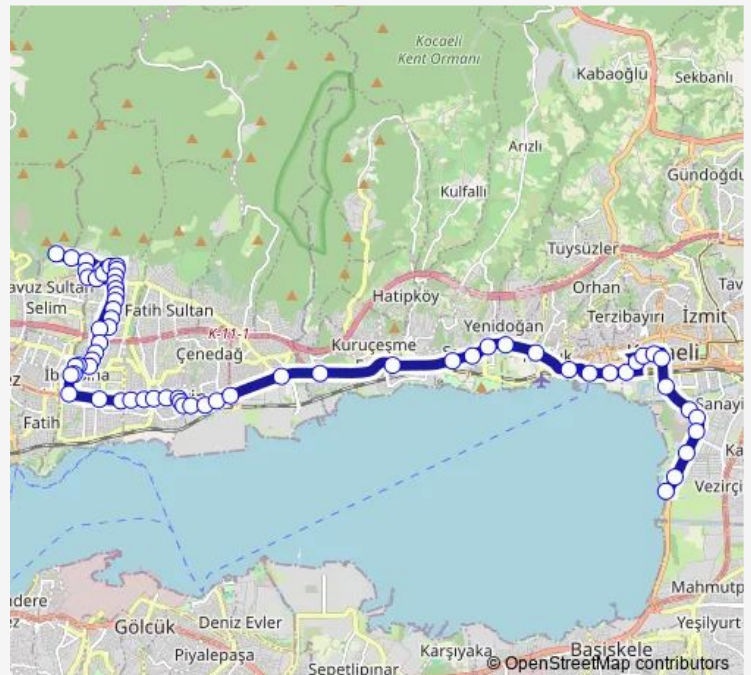

### Route schedule

Güney Terminali — Yenikent Depolama Alanı

Monday 07:14-23:40

Tuesday 07:14-23:40

Wednesday 07:14-23:40

Thursday 07:14-23:40

Friday 07:14-23:40

Saturday 07:14-23:40

### Route info

Direction: Güney Terminali

Stops: 66

Trip Duration: 0 hour 41 min

134 — Yenikent-Sanayi

BusMaps

Dođum Evi

Bostanlar