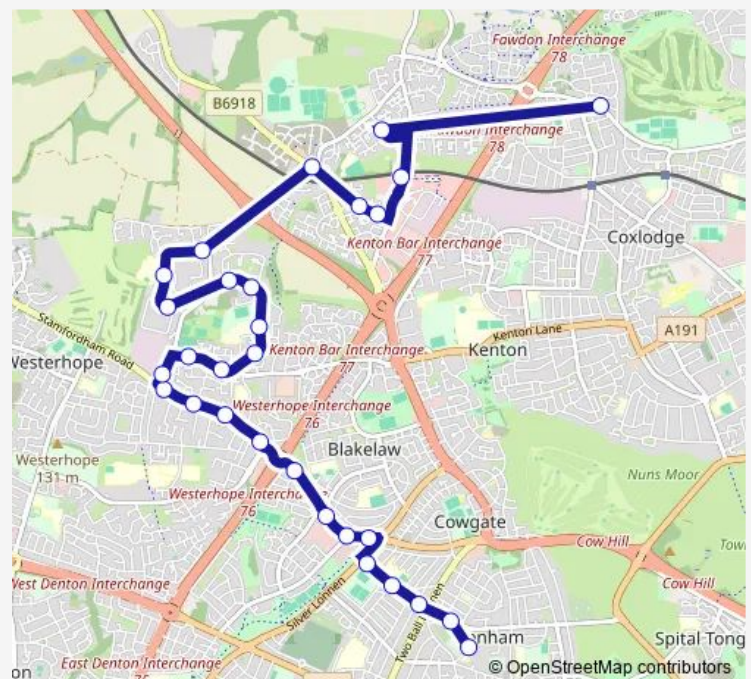

Stamfordham Road - Beaumont Terrace

Newbiggin Lane - Crispin Court

Trevelyan Drive-Anson Place

Trevelyan Drive-Mortimer Avenue

Trevelyan Drive-Kidlandlee Green

Trevelyan Drive-School

Trevelyan Drive-Eastgarth

### Route schedule

Sacred Heart Catholic High School — Kingston Park Road

Monday 15:40

Tuesday 15:40

Wednesday 15:40

Thursday 15:40

Friday 15:40

Saturday —

### Route info

Direction: Sacred Heart Catholic High School

Stops: 29

Trip Duration: 0 hour 25 min

134

Newbiggin Hall Bedeburn Road

Bedeburn Road-East Thorpe

Kenton Bank Foot

Tudor Way - Lydford Court

Tudor Way-Petherton Court

Brunton Lane

Windsor Way-Ascot Walk

Kingston Park Road

134 Bus time schedules and route maps are available in an offline PDF at [busmaps.com](https://busmaps.com). Use the [busmaps.com](https://busmaps.com) website to see live bus times, train schedule or subway schedule, and step-by-step directions for all public transit in Newcastle upon Tyne