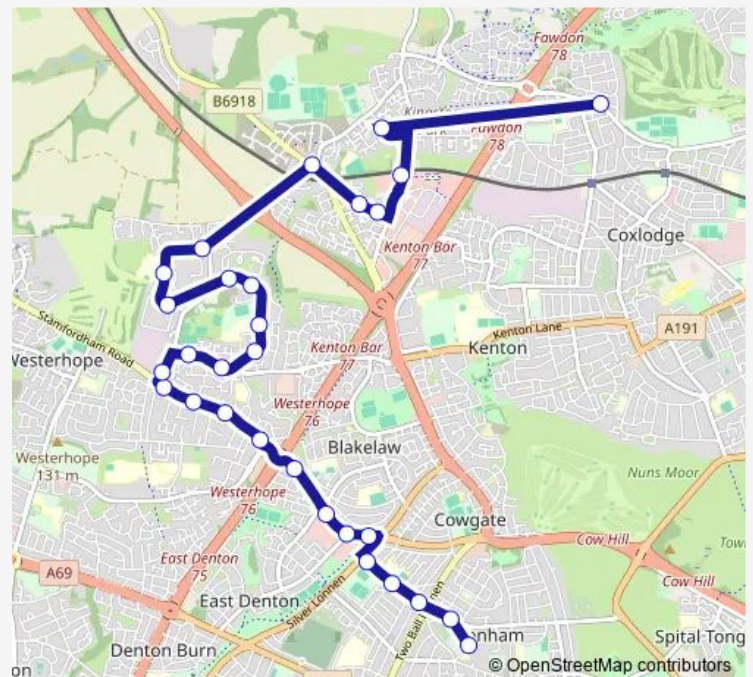

Stamfordham Road-Queens Road

Stamfordham Road-Highfield Close

Stamfordham Road - Beaumont Terrace

Newbiggin Lane - Crispin Court

Trevelyan Drive-Anson Place

Trevelyan Drive-Mortimer Avenue

Trevelyan Drive-Kidlandlee Green

Wednesday 15:40

Thursday 15:40

Friday —

Saturday —

Sunday —

Route info

Direction: Sacred Heart Catholic High School

Stops: 29

Trip Duration: 0 hour 25 min

134

Newbiggin Hall Bedeburn Road

Bedeburn Road-East Thorpe

Kenton Bank Foot

Tudor Way - Lydford Court

Tudor Way-Petherton Court

Brunton Lane

Windsor Way-Ascot Walk

Kingston Park Road

134 Bus time schedules and route maps are available in an offline PDF at busmaps.com. Use the busmaps.com website to see live bus times, train schedule or subway schedule, and step-by-step directions for all public transit in Newcastle upon Tyne