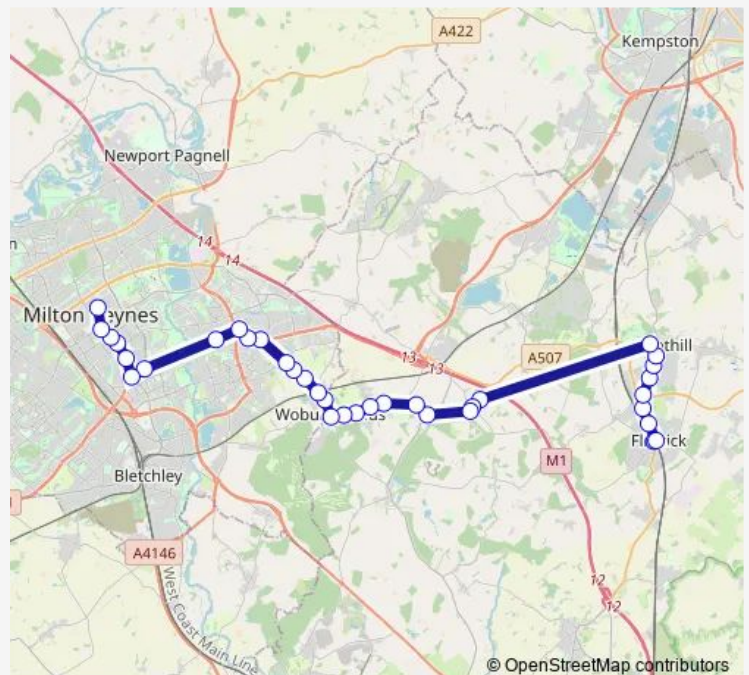

The Swan

Weathercock Lane

Woburn Sands Railway Station

Route schedule

Transport Interchange — The Point

Monday 10:07-11:35

Tuesday —

Wednesday —

Thursday —

Friday 10:07-11:35

Saturday —

Sunday —

Route info

Direction: Transport Interchange

Stops: 35

Trip Duration: 0 hour 48 min

Direction

The Point — Transport Interchange

37 stops

[Open route schedule](#)

The Point

South Saxon Roundabout South

Jubilee Wood School

Eaglestone Roundabout South

Tuesday —

Wednesday —

Thursday —

Friday 11:00-13:00

Saturday —

Sunday —

Route info

Direction: The Point