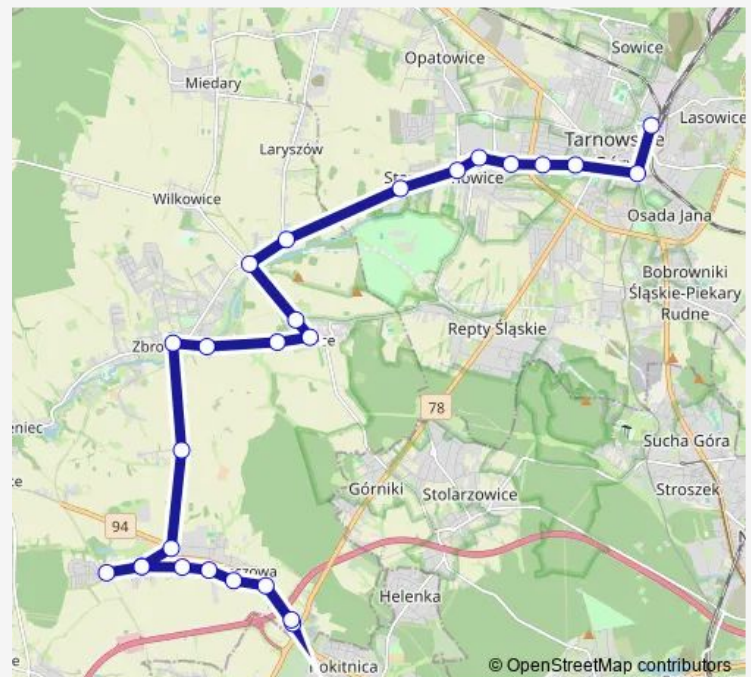

### Route schedule

Tarnowskie Góry Dworzec — Wieszowa Stacja Paliw

Monday 04:00-20:45

Tuesday 04:00-20:45

Wednesday 04:00-20:45

Thursday 04:00-20:45

Friday 04:00-20:45

Saturday 04:00-20:45

### Route info

Direction: Tarnowskie Góry Dworzec

Stops: 26

Trip Duration: 0 hour 46 min

Wieszowa Wojska Polskiego

Wieszowa Szkoła (ul. Sienkiewicza)

Wieszowa Bytomska [nż]

Wieszowa Stacja Paliw

## Route info

Direction: Wieszowa Stacja Paliw

Stops: 25

Trip Duration: 0 hour 49 min

134 Bus time schedules and route maps are available in an offline PDF at [busmaps.com](https://busmaps.com). Use the [busmaps.com](https://busmaps.com) website to see live bus times, train schedule or subway schedule, and step-by-step directions for all public transit in Tarnowskie Gory