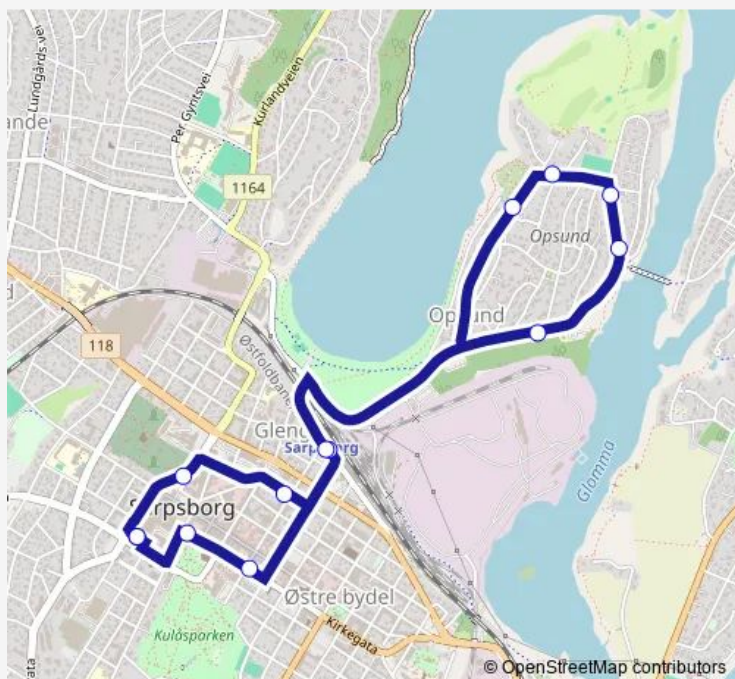

Thursday 06:30-22:30

Friday 06:30-22:30

Saturday 08:30-22:30

Sunday —

Route info

Direction: Sarpsborg bussterminal

Stops: 13

Trip Duration: 0 hour 16 min