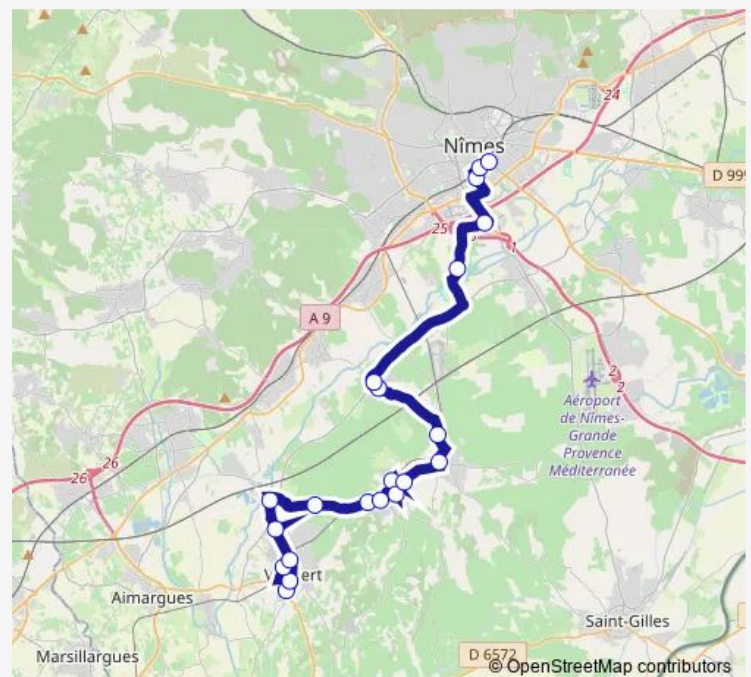

Aubord - Square Saint Jean

Beauvoisin - Cabassan

Beauvoisin - Cimetière

Beauvoisin - Grande Fontaine

Beauvoisin - La Gare

Beauvoisin - Esquillon

Beauvoisin - Estagnol

VESTRIC-ET-CANDIAC - Garage des Canaux

Route schedule

Nîmes - Jules Raimu Lycée Darboux —
VESTRIC-ET-CANDIAC - Garage des Canaux

Monday	18:10
Tuesday	18:10
Wednesday	—
Thursday	18:10
Friday	18:10
Saturday	—
Sunday	—

Route info

Direction: Nîmes - Jules Raimu Lycée Darboux

Stops: 12

Trip Duration: 0 hour 46 min

Direction

Nîmes - Jules Raimu Lycée Darboux —
VESTRIC-ET-CANDIAC - Garage des Canaux

12 stops

[Open route schedule](#)

Nîmes - Jules Raimu Lycée Darboux

Nîmes - Gare Routière

Route info

Direction: Nîmes - Jules Raimu Lycée Darboux

Stops: 12

Trip Duration: 0 hour 50 min

Direction

Nîmes - Gare Routière — VAUVERT - Afficion

21 stops

[Open route schedule](#)