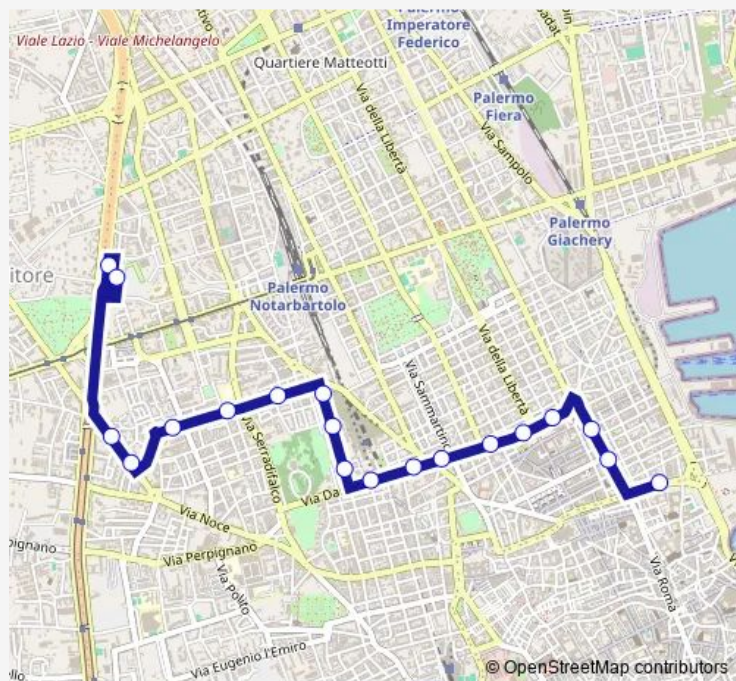

### Route schedule

Piazzale John Lennon 103 — Cavour Prefettura

Monday 06:10-21:05

Tuesday 06:10-21:05

Wednesday 06:10-21:05

Thursday 06:10-21:05

Friday 06:10-21:05

Saturday 06:10-21:05

### Route info

Direction: Piazzale John Lennon 103

Stops: 19

Trip Duration: 0 hour 28 min

## Direction

Cavour Prefettura — Piazzale John Lennon 103

19 stops

[Open route schedule](#)

Cavour Prefettura

Roma Stabile

Roma Belmonte

Politeama Turati

## Route schedule

Cavour Prefettura — Piazzale John Lennon 103

Monday 06:35-21:30

Tuesday 06:35-21:30

Wednesday 06:35-21:30

Thursday 06:35-21:30

Friday 06:35-21:30

Saturday 06:35-21:30