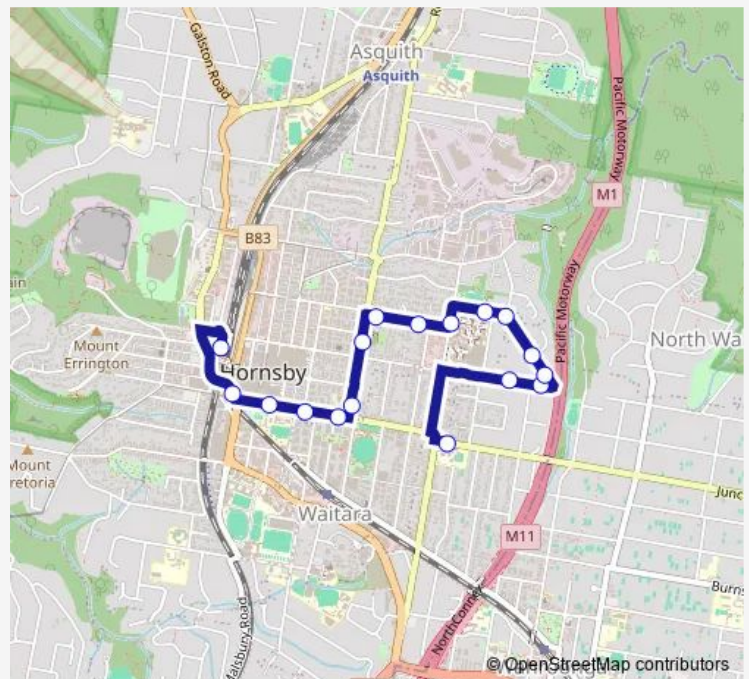

Burdett St After Derby Rd

Burdett St Before King Rd

King Rd After Burdett St

King Rd Opp Spring Gully Pl

King Rd At Lowe Rd

Lowe Rd Opp James Park

Hornsby Hospital, Palmerston Rd

Northcote Rd After Balmoral St

Northcote Rd Before Sherbrook Rd

Sherbrook Rd Before Burdett St

Sherbrook Rd Before Edgeworth David Av

Edgeworth David Av Opp Willow Park

Edgeworth David Av Opp Muriel St

Hornsby Girls High School, Edgeworth David Av

Pacific Hwy Opp Westfield Hornsby

Hornsby Station, Stand F

Route schedule

Waitara Public School, Edgeworth David Av — Hornsby Station, Stand F

Monday	15:15
Tuesday	15:15
Wednesday	15:15
Thursday	15:15
Friday	—
Saturday	—
Sunday	—

Route info

Direction: Waitara Public School, Edgeworth David Av

Stops: 17

Trip Duration: 0 hour 18 min

9099 — Waitara PS to Hornsby Station

9099 School Bus time schedules and route maps are available in an offline PDF at busmaps.com. Use the busmaps.com website to see live bus times, train schedule or subway schedule, and step-by-step directions for all public transit in Hornsby