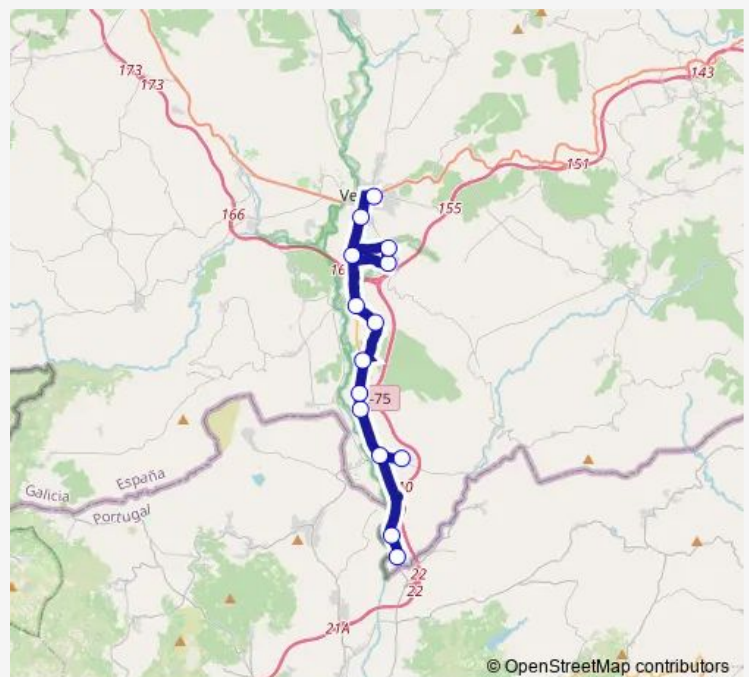

Bus XG614038 Feces de Abaixo (fonte do cruceiro)-Verín E.A.

[Go to website](#)**Direction**

Feces de Abaixo (fonte do — Verín E.A.)

14 stops

[Open route schedule](#)

Feces de Abaixo (fonte do
Feces (Vaqueria-Marquesiñ
Mandin
O Terrón
Tamaguelos(Final DO Pobo-
Tamaguelos (Marquesiña Po
Mourazos (Cruce-Marquesiñ
Tamagos (Marquesiña Pobo)
Tamagos (Cruce DO Cruceir
Queizas(Marquesiña)
Cabreiroa (Praza)
Cabreiroa (Marquesiña-Cru
IES Xesús Taboada Chivite
Verín E.A.

Route schedule

Feces de Abaixo (fonte do — Verín E.A.)

Monday	16:10
Tuesday	—
Wednesday	—
Thursday	—
Friday	—
Saturday	—
Sunday	—

Route info

Direction: Feces de Abaixo (fonte do

Stops: 14

Trip Duration: 0 hour 40 min

Direction

Verín E.A. — Feces de Abaixo (fonte do

14 stops

[Open route schedule](#)

Verín E.A.

IES Xesús Taboada Chivite

Cabreiroa (Marquesiña-Cru

Cabreiroa (Praza)

Friday —

Saturday —

Sunday —

Route info

Direction: Verín E.A.

Stops: 14

Trip Duration: 0 hour 40 min

XG614038 Bus time schedules and route maps are available in an offline PDF at busmaps.com. Use the busmaps.com website to see live bus times, train schedule or subway schedule, and step-by-step directions for all public transit in Verin