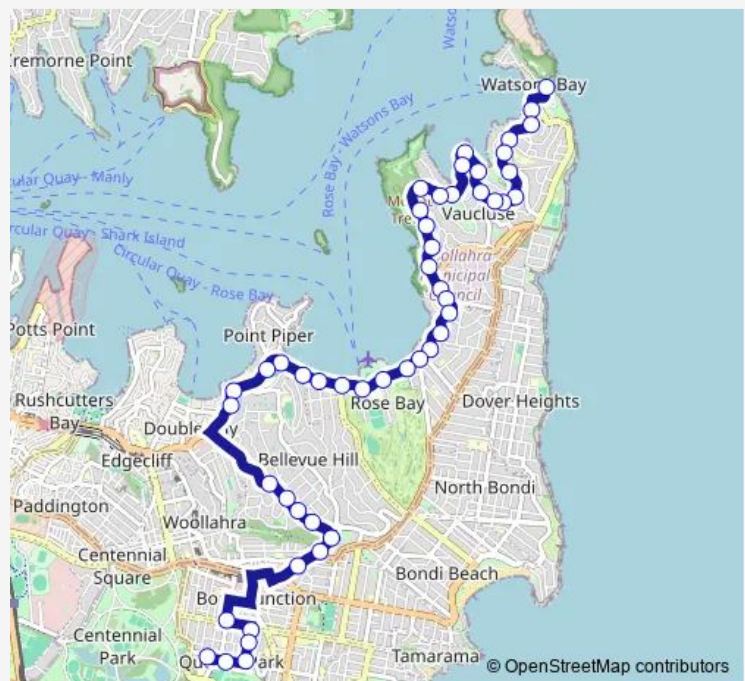

School Bus 699e Watsons Bay to Moriah College Queens Park

[Go to website](#)

**Direction**

Military Rd Opp Robertson Park — Moriah College, Queens Park Rd

49 stops

[Open route schedule](#)

- Military Rd Opp Robertson Park
- Hopetoun Av At Salisbury St
- Beach Avenue Reserve, Hopetoun Av
- Hopetoun Av At Cambridge Av
- Hopetoun Av At Village High Rd
- Hopetoun Av Opp The Crescent
- Hopetoun Av Before Village Lower Rd
- Hopetoun Av At Village Lower Rd
- Fitzwilliam Rd At Hopetoun Av
- Fitzwilliam Rd At Burrabirra Av
- Fitzwilliam Rd Opp Parsley Rd
- Fitzwilliam Rd At Wentworth Rd
- Wentworth Rd At Chapel Rd
- Vaucluse House, Wentworth Rd
- Wentworth Rd At Olola Av
- Vaucluse Rd Opp Nielsen Park
- Vaucluse Rd Opp Strickland House
- Vaucluse Rd Opp Tingara Av
- Vaucluse Rd Opp Carrara Rd
- Vaucluse Rd At Gilliver Av

Route schedule

Military Rd Opp Robertson Park — Moriah College, Queens Park Rd

Monday	07:04
Tuesday	07:04
Wednesday	07:04
Thursday	07:04
Friday	07:04
Saturday	—
Sunday	—

Route info

Direction: Military Rd Opp Robertson Park

Stops: 49

Trip Duration: 0 hour 41 min

699e — Watsons Bay to Moriah College Queens Park

Vaucluse Rd Before New South Head Rd

New South Head Rd At Towns Rd

New South Head Rd Opp Kambala School

New South Head Rd At Fernleigh Gdns

St Mary Magdalene Church, New South Head Rd

New South Head Rd At Newcastle St

New South Head Rd At Norwich Rd

New South Head Rd At Kent Rd

New South Head Rd At Elanora St

New South Head Rd At O'Sullivan Rd