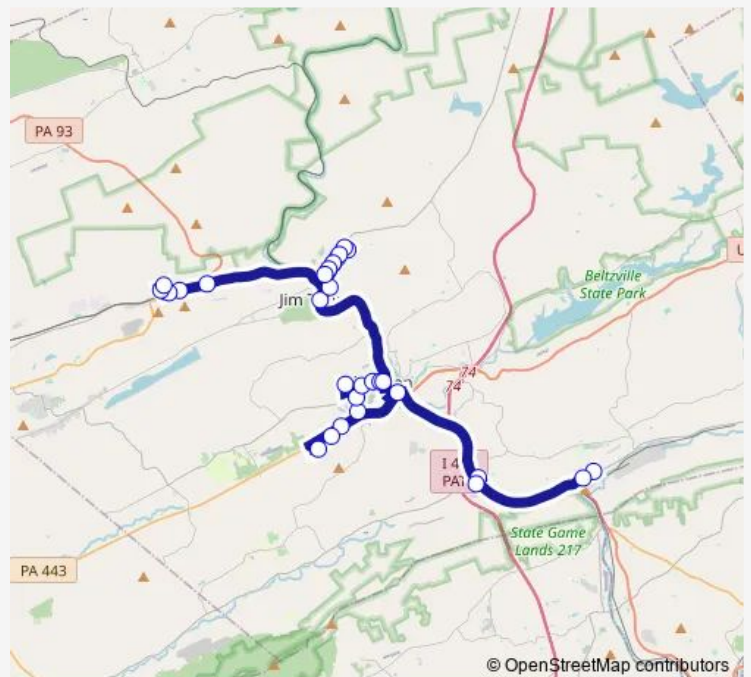

North at Fourth Nb

North at 6th Nb

North at 8th Nb

Route schedule

3rd at Delaware Sb — Carbon Depot

Monday 10:15-13:15

Tuesday 10:15-13:15

Wednesday 10:15-13:15

Thursday 10:15-13:15

Friday 10:15-13:15

Saturday —

Sunday —

Route info

Direction: 3rd at Delaware Sb

Stops: 33

Trip Duration: 1 hour 10 min

North at 2nd Sb

St Lukes Wb

Catawissa at Oak Wb

Senior Center Wb

Mermon at Rhume Nb

Carbon Depot

Direction

Carbon Depot — 3rd at Delaware Sb

Thursday 08:50-11:50

Friday 08:50-11:50

Saturday —

Sunday —

Route info

Direction: Carbon Depot

Stops: 43

Trip Duration: 1 hour 10 min