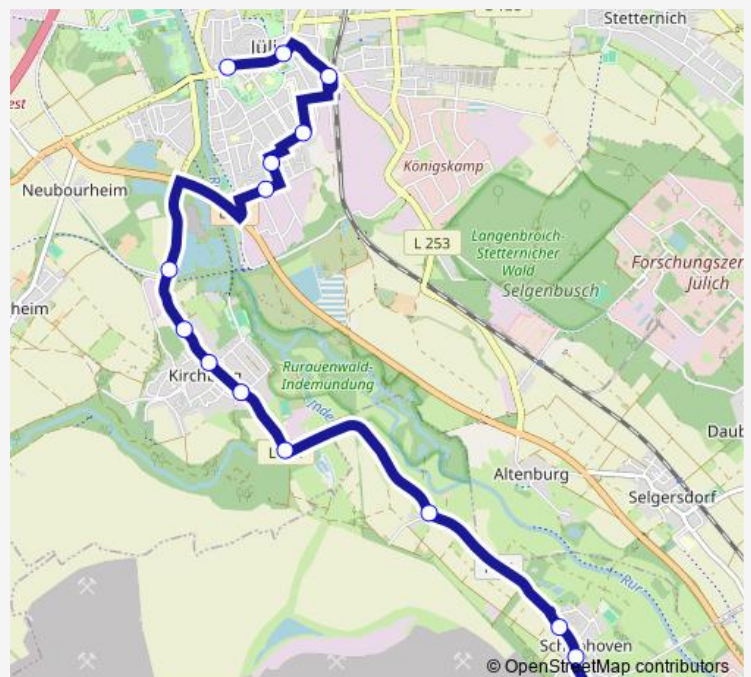

Monday —

Tuesday —

Wednesday —

Thursday —

Friday —

Saturday 08:25-13:25

Sunday —

Route info

Direction: Inden, Schophoven Müllenark

Stops: 15

Trip Duration: 0 hour 20 min

Direction

Jülich, Walramplatz — Inden, Schophoven Müllenark

14 stops

[Open route schedule](#)

Jülich, Walramplatz

Jülich, Kirchberg Teichstraße

Jülich, Kirchberg Plastikwerk

Inden, Schophoven Viehöfen

Inden, Schophoven

Inden, Schophoven Müllenark

Route schedule

Jülich, Walramplatz — Inden, Schophoven Müllenark

Monday	—
Tuesday	—
Wednesday	—
Thursday	—
Friday	—
Saturday	07:58-12:58
Sunday	—

Route info

Direction: Jülich, Walramplatz

Stops: 14

Trip Duration: 0 hour 19 min

R294b Demand and Response Bus Service time schedules and route maps are available in an offline PDF at busmaps.com. Use the busmaps.com website to see live bus times, train schedule or subway schedule, and step-by-step directions for all public transit in Juelich