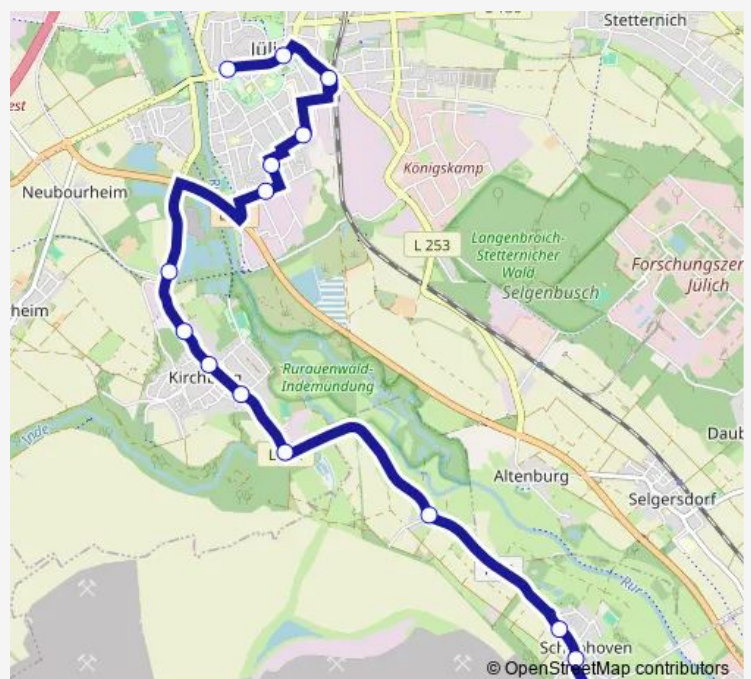

Monday —

Tuesday —

Wednesday —

Thursday —

Friday —

Saturday 08:25-13:25

Sunday —

Route info

Direction: Inden, Schophoven Müllenark

Stops: 15

Trip Duration: 0 hour 20 min

Direction

Jülich, Walramplatz — Inden, Schophoven Müllenark

14 stops

[Open route schedule](#)

Jülich, Walramplatz

Jülich, Kirchberg Teichstraße

Jülich, Kirchberg Plastikwerk

Inden, Schophoven Viehöfen

Inden, Schophoven

Inden, Schophoven Müllenark

Route schedule

Jülich, Walramplatz — Inden, Schophoven Müllenark

Monday	—
Tuesday	—
Wednesday	—
Thursday	—
Friday	—
Saturday	07:58-12:58
Sunday	—

Route info

Direction: Jülich, Walramplatz

Stops: 14

Trip Duration: 0 hour 19 min

R294b Demand and Response Bus Service time schedules and route maps are available in an offline PDF at busmaps.com. Use the busmaps.com website to see live bus times, train schedule or subway schedule, and step-by-step directions for all public transit in Juelich