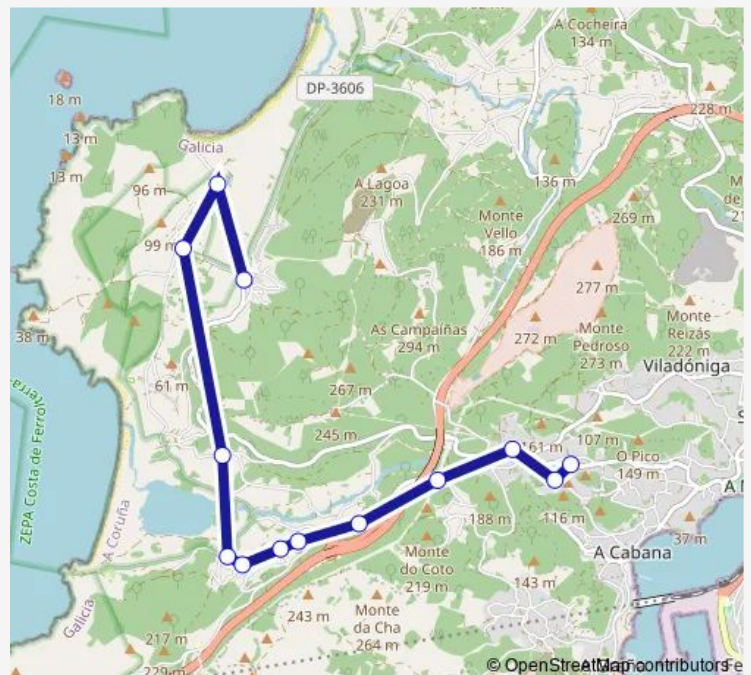

Souto De Baixo

Bar Parada

Escola Unitaria

O Castro

O Coto

Cruce Vilabuide

Valon li

Ceip A Laxe

### Route schedule

Claudina — Valon

Monday 08:10-08:50

Tuesday 08:50

Wednesday 08:10-08:50

Thursday 08:50

Friday 08:50

Saturday —

### Route info

Direction: Claudina

Stops: 13

Trip Duration: 0 hour 42 min

Alsa - L14 — L14 Valón (Estrada) - Claudina

## Route schedule

Valon — Claudina

Monday	13:00-14:48
Tuesday	14:48
Wednesday	13:00-14:48
Thursday	14:48
Friday	14:48
Saturday	—
Sunday	—