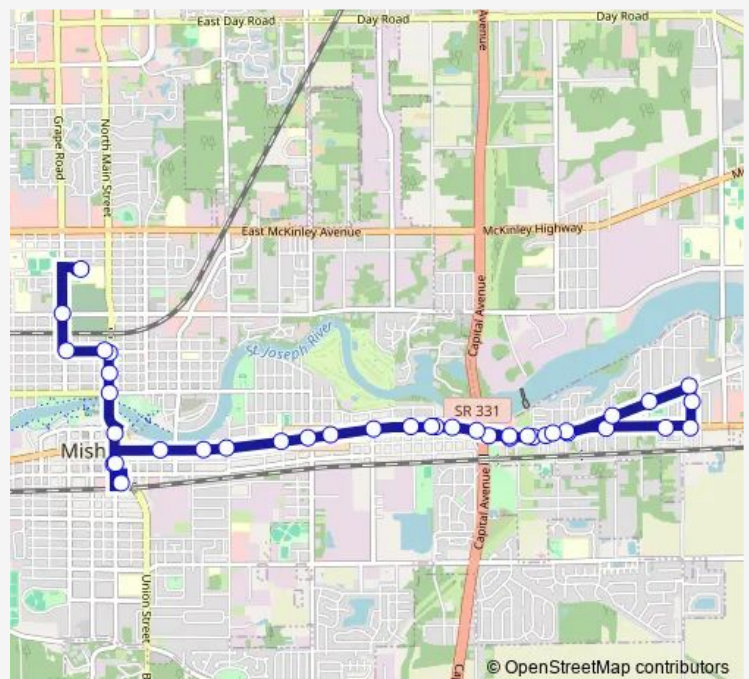

Lincolnway & Roosevelt (out)

Lincolnway & Roosevelt (in)

Lincolnway & Delorenzi (out)

Route schedule

Lincolnway & Capital (out) — John Young Middle School

Monday 07:30

Tuesday 07:30

Wednesday 07:30

Thursday 07:30

Friday 07:30

Saturday —

Sunday —

Route info

Direction: Lincolnway & Capital (out)

Stops: 39

Trip Duration: 0 hour 35 min

ST-Tb — Twin Branch School Tripper

Lincolnway & Beiger (in)

Lincolnway & Victoria

Byrkit & Lincolnway

Lincolnway & Mason - Mishawaka High School

Lincolnway & Merrifield (in)

Lincolnway & Laurel (in)

Lincolnway & Pine (in)

Main & 3rd

Mishawaka Transfer Center

Main St & E. 3rd St.

Main St & N. Church St

Main & Mishawaka Ave (in)

Main & Lawrence (in)

Main & Broadway - Battell Center

Broadway & Marion