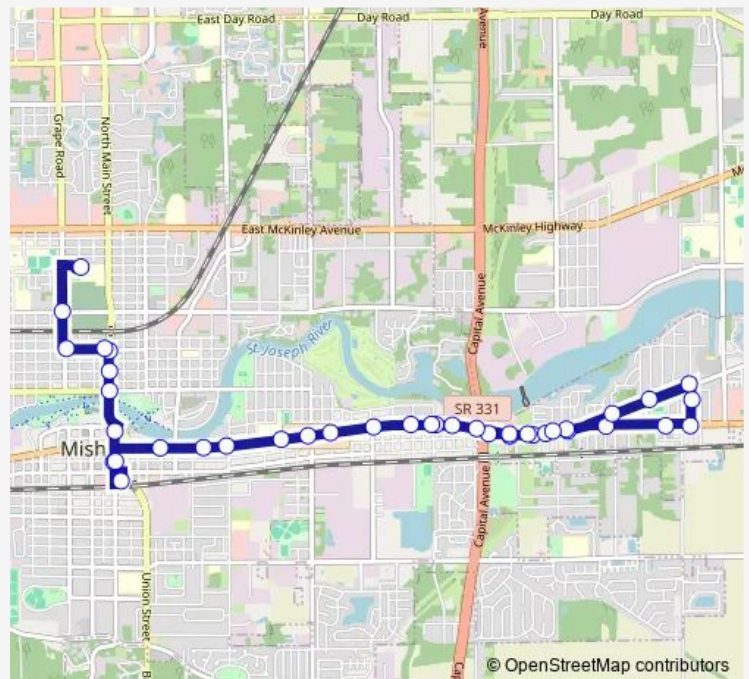

Lincolnway & Roosevelt (out)

Lincolnway & Roosevelt (in)

Lincolnway & Delorenzi (out)

Route schedule

Lincolnway & Capital (out) — John Young Middle School

Monday 07:30

Tuesday 07:30

Wednesday 07:30

Thursday 07:30

Friday 07:30

Saturday —

Sunday —

Route info

Direction: Lincolnway & Capital (out)

Stops: 39

Trip Duration: 0 hour 35 min

ST-TB — Twin Branch School Tripper

Lincolnway & Beiger (in)

Lincolnway & Victoria

Byrkit & Lincolnway

Lincolnway & Mason - Mishawaka High School

Lincolnway & Merrifield (in)

Lincolnway & Laurel (in)

Lincolnway & Pine (in)

Main & 3rd

Mishawaka Transfer Center

Main St & E. 3rd St.

Main St & N. Church St

Main & Mishawaka Ave (in)

Main & Lawrence (in)

Main & Broadway - Battell Center

Broadway & Marion