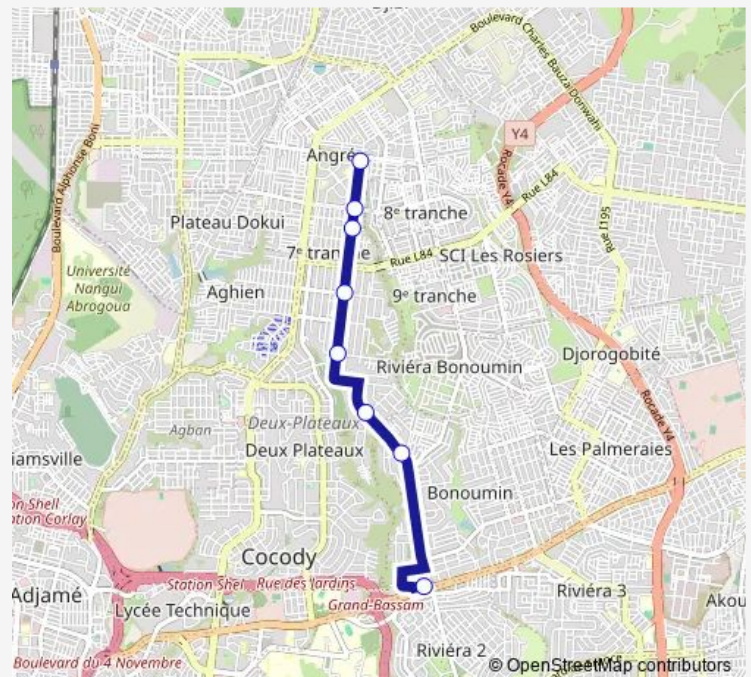

Bus woro woro : Riviera 2 ↔ Angré Terminus 81-82

[Go to website](#)

Direction

Termunis 81/82 — Riviera 2

10 stops

[Open route schedule](#)

Termunis 81/82

Residence Rose Hermine

Route schedule

Termunis 81/82 — Riviera 2

Monday 06:00

Tuesday 06:00

Wednesday 06:00

Thursday 06:00

Friday 06:00

Saturday 06:00

Sunday 06:00

Route info

Direction: Termunis 81/82

Stops: 10

Trip Duration: 0 hour 24 min

woro woro : Riviera 2 ↔ Angré Terminus 81-82

Direction

Riviera 2 — Terminus 705 Angré

8 stops

[Open route schedule](#)

Riviera 2

Église Saint Bernard

Commisariat 30è Art.

Petro Ivoire 7è Tranche

Côte d'Ivoire Télécom

Rue Lamine