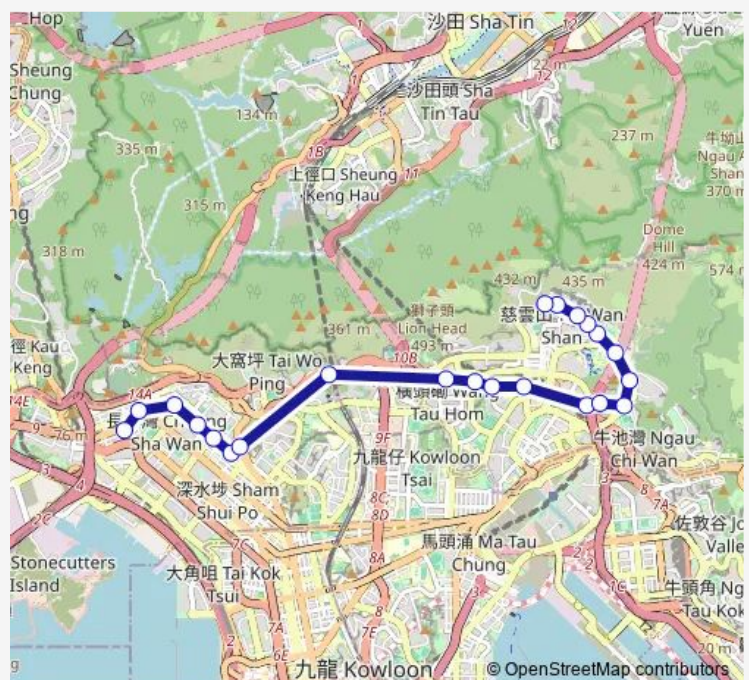

[Ctb] Plaza Hollywood, Sheung Yuen Street[[Kmb] Plaza Hollywood

[Ctb] CHI LIN Nunnery, Fung TAK Road[[Kmb+Ctb] CHI LIN Nunnery/<Br>Chi LIN Nunnery, Fung TAK Road[[Kmb] CHI LIN Nunnery

Route schedule

[Kmb] Cheung SHA WAN BUS Terminus — [Ctb] TSZ WAN Shan (North)[[Kmb+Ctb] TSZ WAN Shan (North) BUS Terminus/<Br>Tsz WAN Shan (North)[[Kmb] TSZ WAN Shan (North) BUS Terminus

Monday	18:05
Tuesday	18:05
Wednesday	18:05
Thursday	18:05
Friday	18:05
Saturday	—
Sunday	—

Route info

Direction: [Kmb] Cheung SHA WAN BUS Terminus

Stops: 22

Trip Duration: 0 hour 41 min

2P — Cheung SHA WAN - TSZ WAN Shan (North)