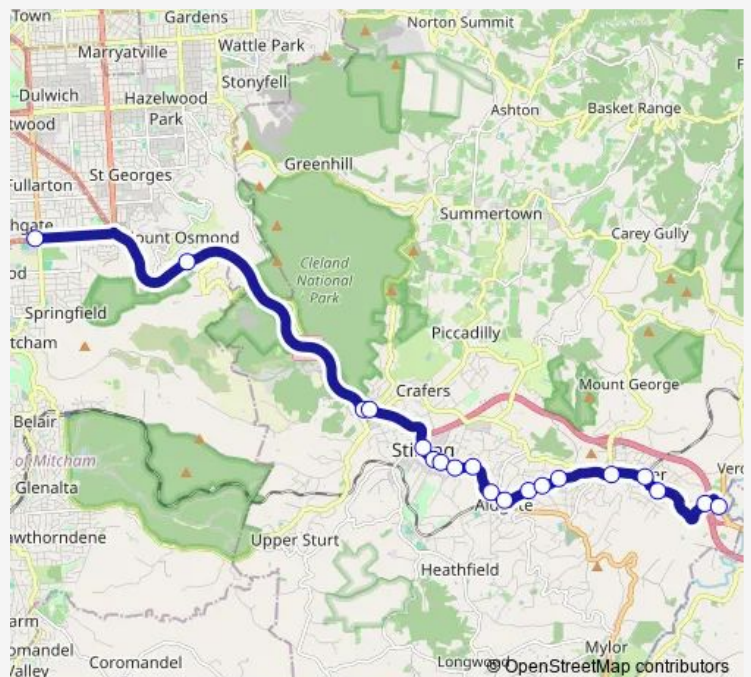

Stop 45 Mt Barker Rd - North side

Stop 46 Mt Barker Rd - North side

Stop 47 Mt Barker Rd - North side

Stop 48 Mt Barker Rd - North side

Stop 48A Mt Barker Rd - North side

Stop 49 Mt Barker Rd - East side

Route schedule

Stop 165 Cross Rd - North side — Stop 49 Mt Barker Rd - East side

Monday 15:30

Tuesday 15:30

Wednesday 14:45

Thursday 15:30

Friday 15:30

Saturday —

Sunday —

Route info

Direction: Stop 165 Cross Rd - North side

Stops: 19

Trip Duration: 0 hour 36 min

876 — Urrbrae Agricultural High School to Verdun

876 Bus time schedules and route maps are available in an offline PDF at busmaps.com. Use the busmaps.com website to see live bus times, train schedule or subway schedule, and step-by-step directions for all public transit in Adelaide