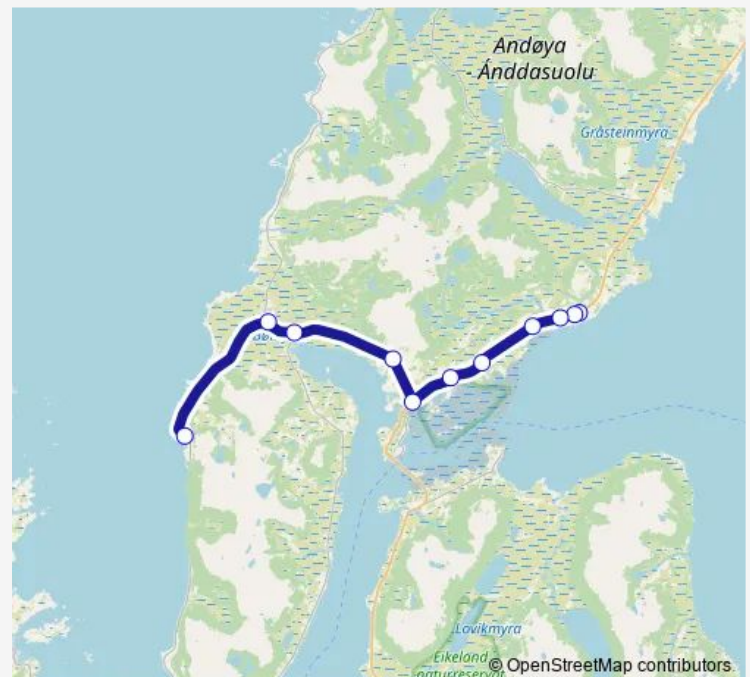

Saturday —

Sunday —

Route info

Direction: Bjørnskinn

Stops: 12

Trip Duration: 0 hour 37 min

■ 876 — Skjoldehamn-Åknes-Risøyhamn

BusMaps