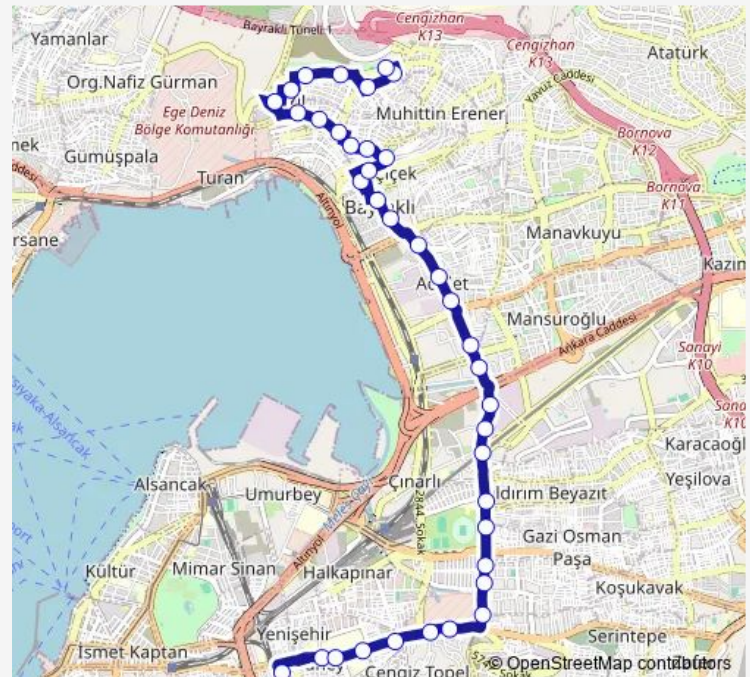

Thursday 06:05-20:04

Friday 06:05-20:04

Saturday 06:10-19:10

Sunday 06:10-18:45

Route info

Direction: Cengizhan Son Durak

Stops: 39

Trip Duration: 0 hour 54 min

Saturday 07:00-20:00

Sunday 06:50-19:30

Route info

Direction: Kemer Aktarma Merkezi

Stops: 37

Trip Duration: 0 hour 54 min

Alparslan Mahallesi Muhtarlık

PTT Santral