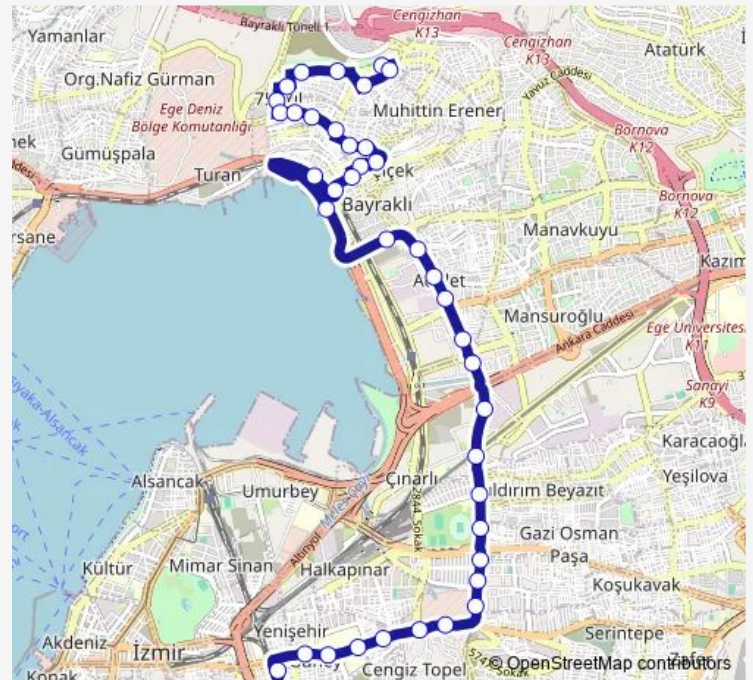

Bus 662 Cengizhan - Kemer

[Go to website](#)

Direction

Kemer Aktarma Merkezi — Cengizhan Son Durak

37 stops

[Open route schedule](#)

Kemer Aktarma Merkezi

Eşref Paşa Hastanesi

Ziya Gökalp Ortaokulu

Tepecik Doğum Hastanesi

Yenişehir Ptt

Halkapınar İzsu

Ağır Bakım

Miralay Fethi Bey

Birinci Sanayi Sitesi

Taç Sanayi

Çamdibi Sağlık Ocağı

Mersinli

Stadyum İstasyon

Bölge İdare Mahkemesi

Üçüncü Sanayi

Adliye

Halide Edip Adıvar

Bayraklı Depo

Manas

Smyrna

Matbaa

Route schedule

Kemer Aktarma Merkezi — Cengizhan Son Durak

Monday 07:05-21:20

Tuesday 07:05-21:20

Wednesday 07:05-21:20

Thursday 07:05-21:20

Friday 07:05-21:20

Saturday 07:00-20:00

Sunday 06:50-19:30

Route info

Direction: Kemer Aktarma Merkezi

Stops: 37

Trip Duration: 0 hour 54 min

662 — Cengizhan - Kemer

BusMaps