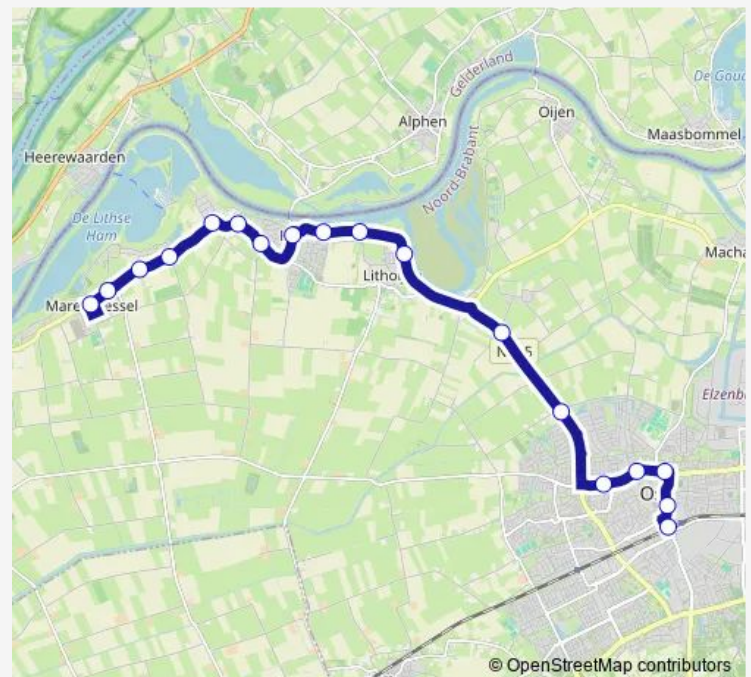

### Route schedule

Maren-Kessel, Kerkplein — Oss, Centraal Station

Monday 07:05-18:03

Tuesday 07:05-18:03

Wednesday 07:05-18:03

Thursday 07:05-18:03

Friday 07:05-18:03

Saturday —

### Route info

Direction: Maren-Kessel, Kerkplein

Stops: 18

Trip Duration: 0 hour 24 min

662 — Maren-Kessel - Oss

**Direction**

Oss, Centraal Station — Maren-Kessel, Kerkplein

18 stops

Thursday 06:43-18:40

Friday 06:43-18:40

Saturday —

Sunday —

**Route info**

Direction: Oss, Centraal Station

Stops: 18

Trip Duration: 0 hour 21 min