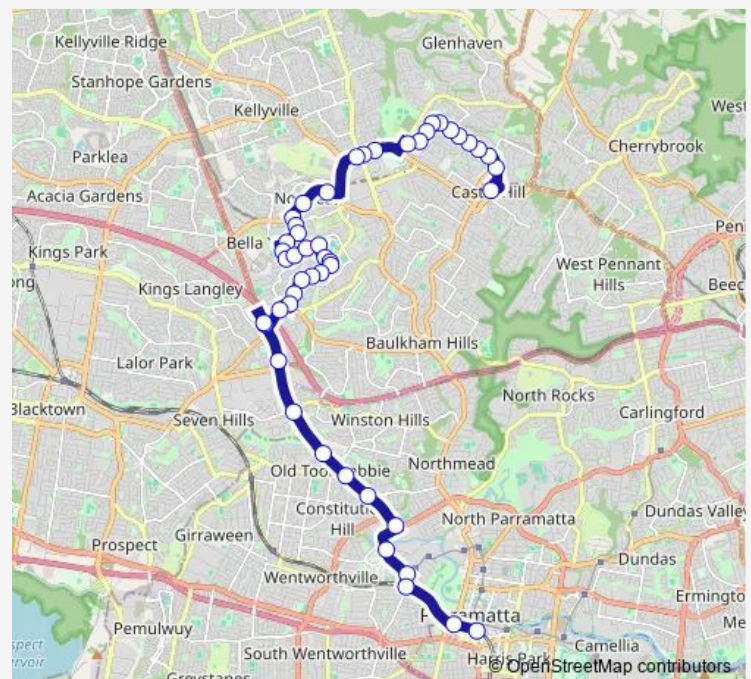

Crestwood Dr Opp Oakdale Pl

### Route schedule

Parramatta Station, Stand B2 — Castle Hill Station, Old Northern Rd, Stand B

Monday 21:05-22:10

Tuesday 21:05-22:10

Wednesday 21:05-22:10

Thursday 21:05-22:10

Friday 21:05-22:10

Saturday —

### Route info

Direction: Parramatta Station, Stand B2

Stops: 49

Trip Duration: 0 hour 46 min

Crestwood Dr After Oakdale Pl

Saxonvale Rd Opp Tulloch Pl

Saxonvale Rd At Fitzgerald Way

Bella Vista Dr Opp Orangery Pl