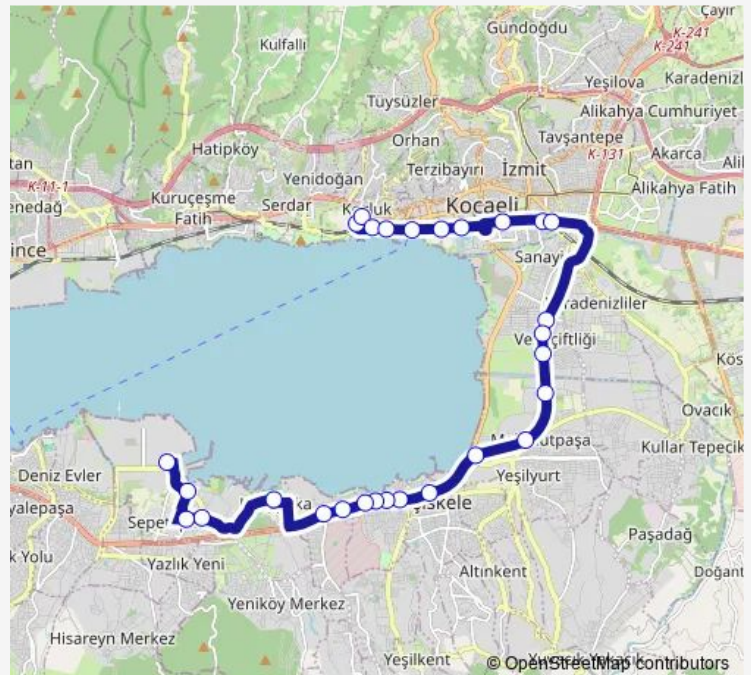

Thursday 07:15-18:00

Friday 07:15-18:00

Saturday 07:20-18:00

Sunday 10:00-18:00

Route info

Direction: Başiskele Serbest Bölge 1

Stops: 29

Trip Duration: 0 hour 29 min