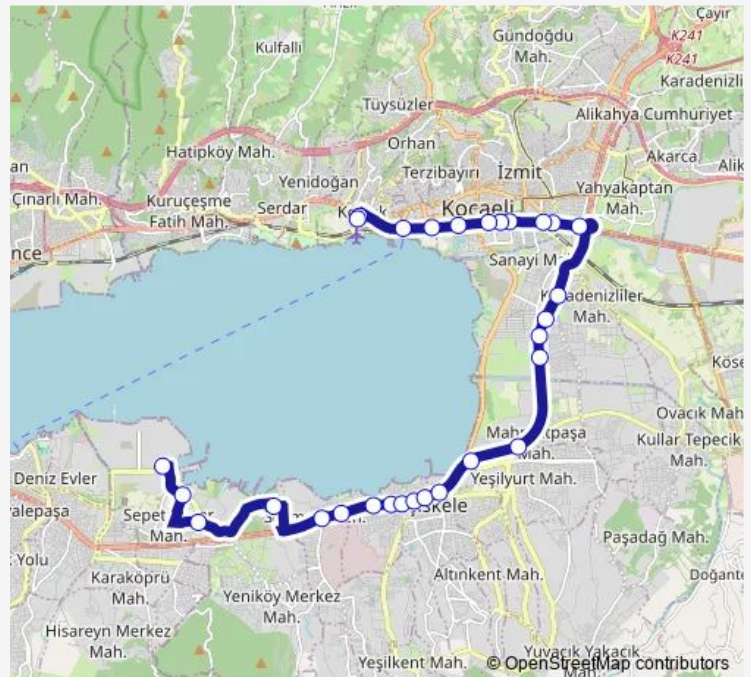

### Route schedule

Bati Terminali Peronlar — Serbest Bölge

Monday 08:05-19:05

Tuesday 08:05-19:05

Wednesday 08:05-19:05

Thursday 08:05-19:05

Friday 08:05-19:05

Saturday 08:05-19:00

### Route info

Direction: Bati Terminali Peronlar

Stops: 28

Trip Duration: 0 hour 29 min

662 — Sepetlipinar-İzmit(Yeni Yol)

BusMaps

Borusan İlkokulu 1

Bahçecik Seymen

## Direction

BAŞISKELE SERBEST BÖLGE 1 — Bati Terminali Giriş

29 stops

[Open route schedule](#)