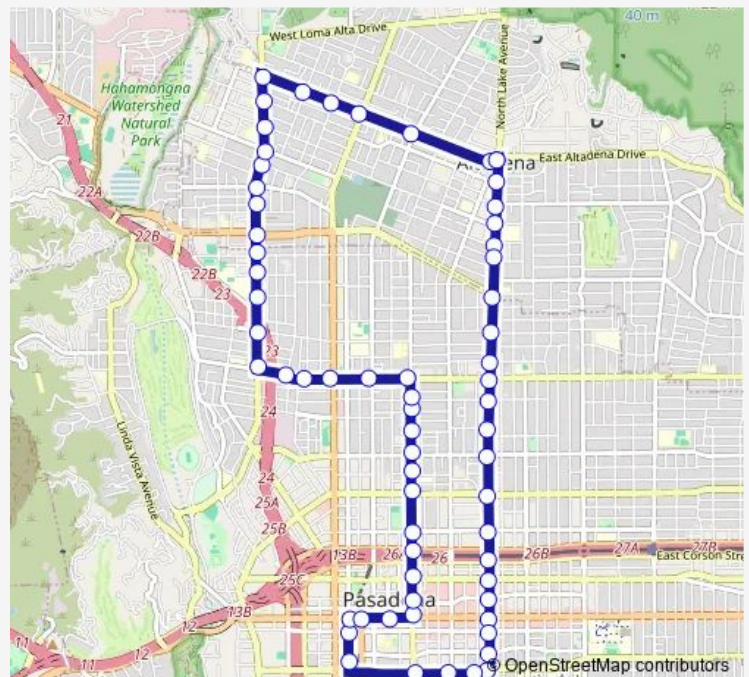

Lake / Claremont

Lake / Belvidere

Lake / Mountain

Lake / Orange Grove

Lake / Villa

Lake Station

Lake / Walnut

Lake / Union

Lake / Colorado

Lake / Green

Lake / Cordova

Route schedule

Altadena / Lake — Altadena / Lake

Monday	04:50-00:01 ⁺¹
Tuesday	04:50-00:01 ⁺¹
Wednesday	04:50-00:01 ⁺¹
Thursday	04:50-00:01 ⁺¹
Friday	04:50-00:01 ⁺¹
Saturday	05:55-00:01 ⁺¹
Sunday	05:55-00:01 ⁺¹

Route info

Direction: Altadena / Lake

Stops: 65

Trip Duration: 1 hour 0 min

662 — Metro Local Line

Del Mar / Lake

Del Mar / Hudson

Del Mar / El Molino

Del Mar / Los Robles

Raymond / Del Mar

Raymond / Green

Colorado / Raymond

Colorado / Arroyo Pkwy

Colorado / Garfield

Los Robles / Colorado

Los Robles / Union