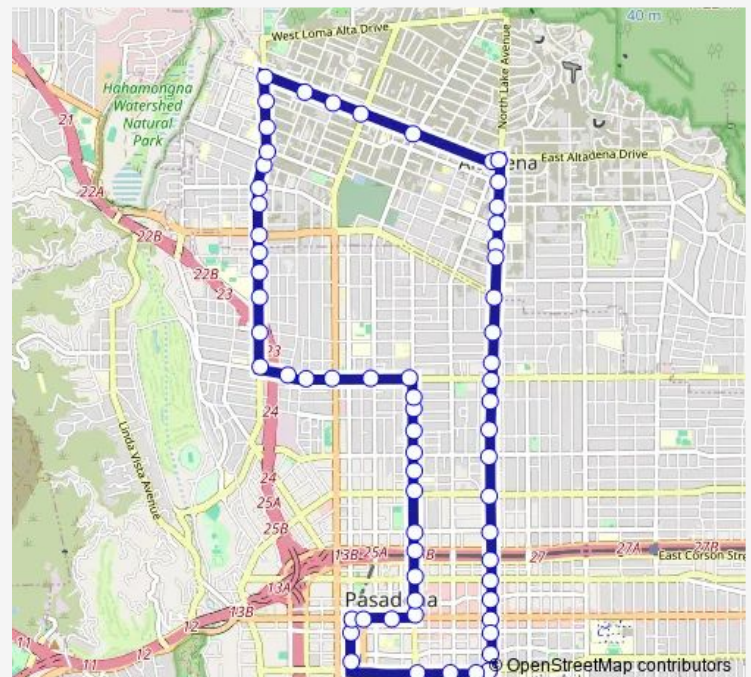

Lake / Claremont

Lake / Belvidere

Lake / Mountain

Lake / Orange Grove

Lake / Villa

Lake Station

Lake / Walnut

Lake / Union

Lake / Colorado

Lake / Green

Lake / Cordova

Route schedule

Altadena / Lake — Altadena / Lake

Monday	04:50-00:01 ⁺¹
Tuesday	04:50-00:01 ⁺¹
Wednesday	04:50-00:01 ⁺¹
Thursday	04:50-00:01 ⁺¹
Friday	04:50-00:01 ⁺¹
Saturday	05:55-00:01 ⁺¹
Sunday	05:55-00:01 ⁺¹

Route info

Direction: Altadena / Lake

Stops: 65

Trip Duration: 0 hour 50 min

662 — Metro Local Line

BusMaps

Del Mar / Lake

Del Mar / Hudson

Del Mar / El Molino

Del Mar / Los Robles

Raymond / Del Mar

Raymond / Green

Colorado / Raymond

Colorado / Arroyo Pkwy

Colorado / Garfield

Los Robles / Colorado