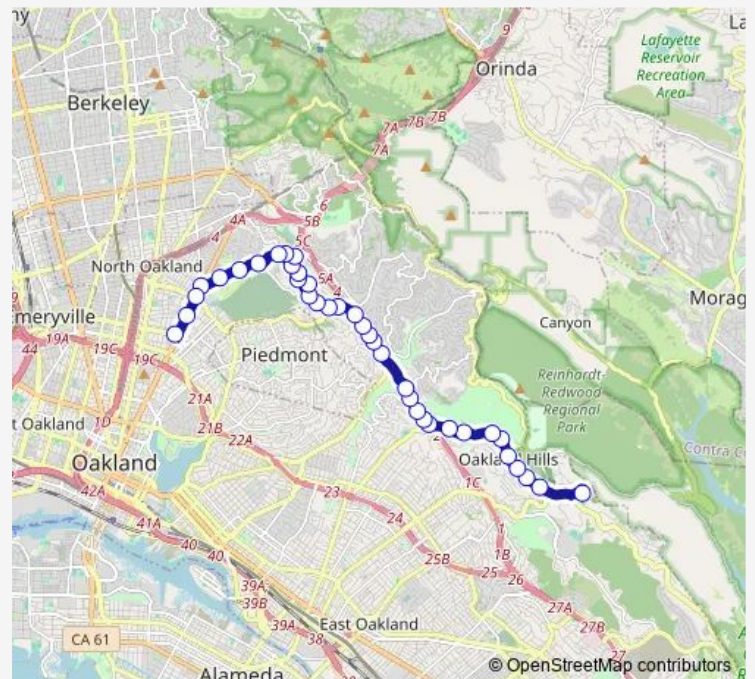

### Route schedule

Broadway & 40th St — Skyline High School

Monday 07:23

Tuesday 07:23

Wednesday 07:23

Thursday 07:23

Friday 07:23

Saturday —

### Route info

Direction: Broadway & 40th St

Stops: 44

Trip Duration: 0 hour 37 min

662 — Skyline High - Broadway Terrace

Mountain Blvd & Thornhill Dr

Mountain Blvd & Cabot Dr

Mountain Blvd & Colton Blvd