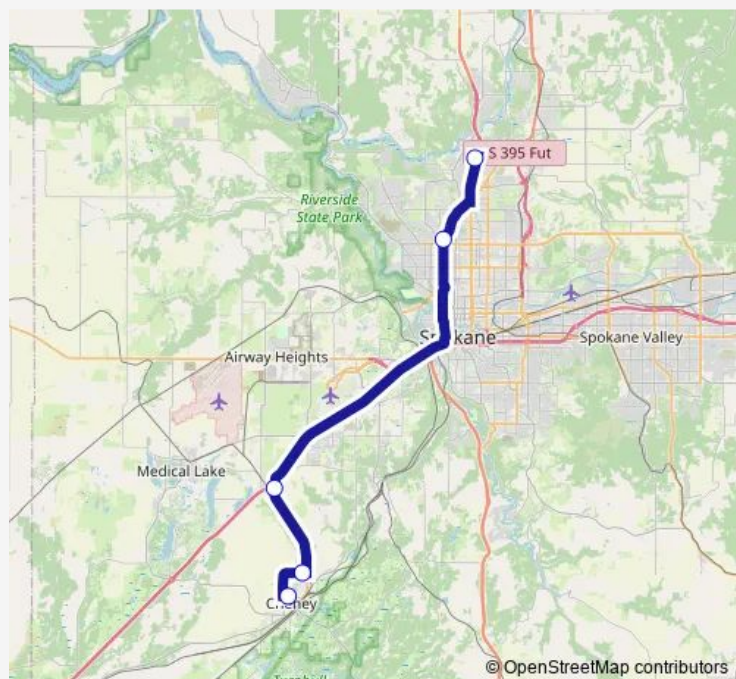

Bus 662 EWU North Express

[Go to website](#)

Direction

Hastings Park & Ride Bay 2 — Eagle Station Bay 2

5 stops

[Open route schedule](#)

Hastings Park & Ride Bay 2

5 Mile Park & Ride

SR 904 @ 1st (Four Lakes)

Betz @ Al Ogdon Way

Eagle Station Bay 2

Route schedule

Hastings Park & Ride Bay 2 — Eagle Station Bay 2

Monday 06:55-07:55

Tuesday 06:55-07:55

Wednesday 06:55-07:55

Thursday 06:55-07:55

Friday 06:55-07:55

Saturday —

Sunday —

Route info

Direction: Hastings Park & Ride Bay 2

Stops: 5

Trip Duration: 0 hour 46 min

© OpenStreetMap contributors

662 — EWU North Express

662 Bus time schedules and route maps are available in an offline PDF at busmaps.com. Use the busmaps.com website to see live bus times, train schedule or subway schedule, and step-by-step directions for all public transit in Spokane