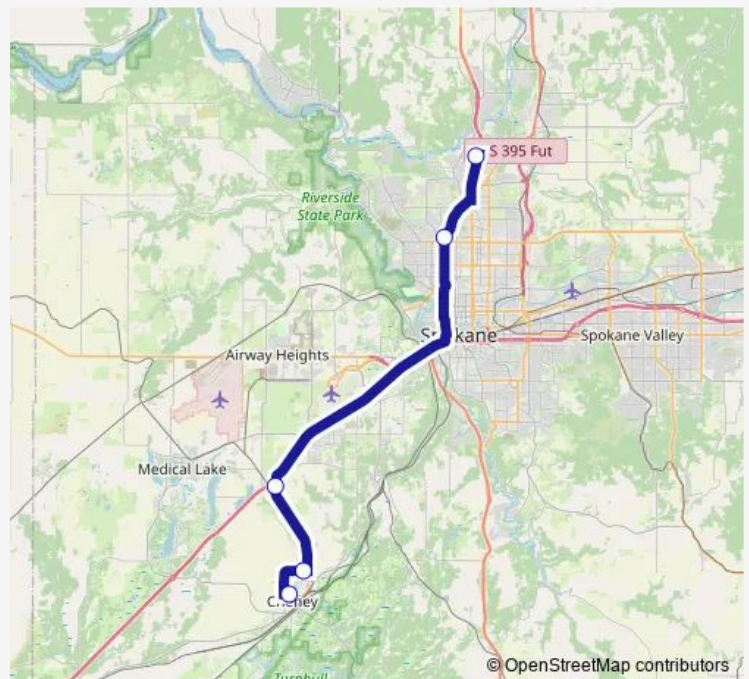

Bus 662 EWU North Express

[Go to website](#)

Direction

Hastings Park & Ride Bay 2 — Eagle Station Bay 2

5 stops

[Open route schedule](#)

Hastings Park & Ride Bay 2

5 Mile Park & Ride

SR 904 @ 1st (Four Lakes)

Betz @ Al Ogdon Way

Eagle Station Bay 2

Route schedule

Hastings Park & Ride Bay 2 — Eagle Station Bay 2

Monday 06:55-07:55

Tuesday 06:55-07:55

Wednesday 06:55-07:55

Thursday 06:55-07:55

Friday 06:55-07:55

Saturday —

Sunday —

Route info

Direction: Hastings Park & Ride Bay 2

Stops: 5

Trip Duration: 0 hour 44 min

662 — EWU North Express

662 Bus time schedules and route maps are available in an offline PDF at busmaps.com. Use the busmaps.com website to see live bus times, train schedule or subway schedule, and step-by-step directions for all public transit in Spokane