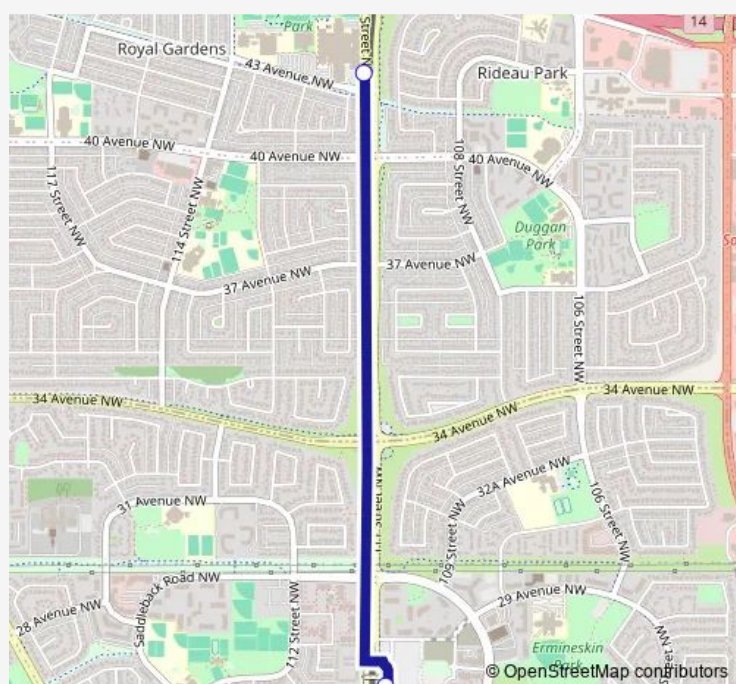

Bus 662 Harry Ainlay - Louis St. Laurent - Century Park

[Go to website](#)

Direction

111 Street & 43 Avenue — Century Park Transit Centre Bay D

2 stops

[Open route schedule](#)

111 Street & 43 Avenue

Century Park Transit Centre Bay D

Route schedule

111 Street & 43 Avenue — Century Park Transit Centre Bay D

Monday 14:59-15:16

Tuesday 14:59-15:16

Wednesday 14:59-15:16

Thursday 12:15-15:03

Friday 14:59-15:16

Saturday —

Sunday —

Route info

Direction: 111 Street & 43 Avenue

Stops: 2

Trip Duration: 0 hour 15 min

Direction

Century Park Transit Centre Bay I — Harry Ainlay Loop

2 stops

[Open route schedule](#)

Century Park Transit Centre Bay I

Harry Ainlay Loop

Route schedule

Century Park Transit Centre Bay I — Harry Ainlay Loop

Monday	07:50-08:21
Tuesday	07:50-08:21
Wednesday	07:50-08:21
Thursday	07:50-08:21
Friday	07:50-08:21
Saturday	—
Sunday	—