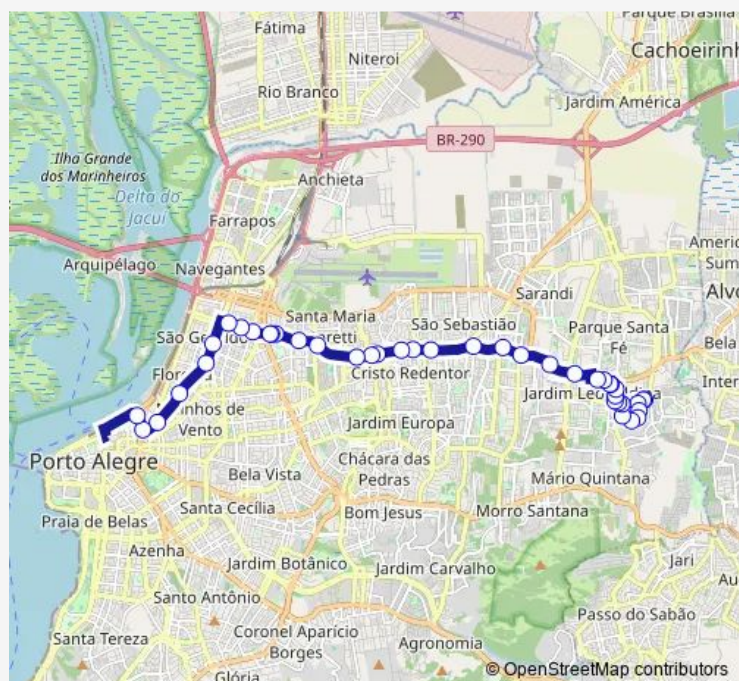

Saturday 00:15-23:45

Sunday 05:50

Route info

Direction: CEL Vicente

Stops: 43

Trip Duration: 0 hour 45 min

662 — Rubem Berta

Baltazar DE Oliveira Garcia

Tuesday 00:10-23:30

Wednesday 00:10-23:30

Thursday 00:10-23:30

Friday 00:10-23:30

Saturday 00:04-23:34

Sunday —

Route info

Direction: Rubem Berta Adelino Ferreira Jardim