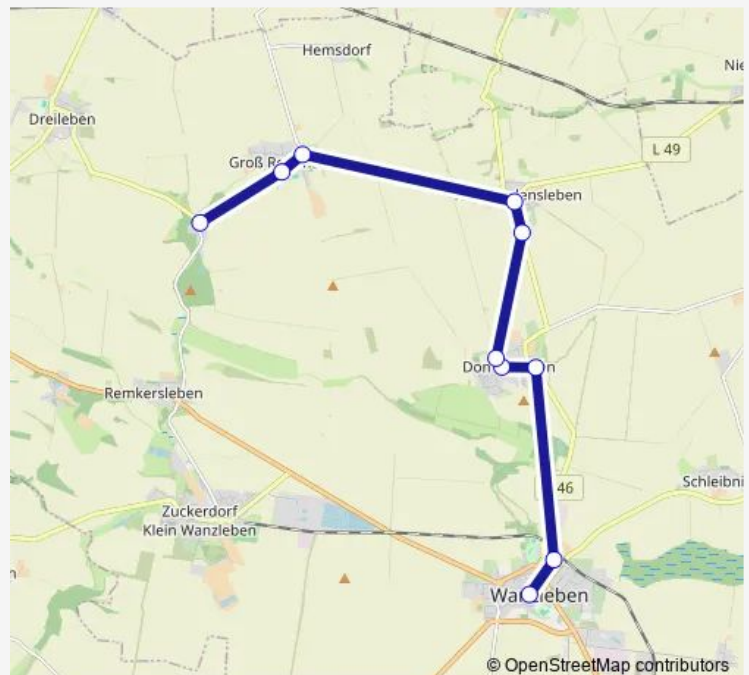

Direction

Wanzleben, 2 Rudolf-Breitscheid-Str. — Bergen

10 stops

[Open route schedule](#)

Wanzleben, 2 Rudolf-Breitscheid-Str.

Wanzleben, Bahnhof

Domersleben, Wanzlebener Str.

Domersleben, Krugberg

Domersleben, Hemsdorfer Weg

Kl. Rodensleben, Domerslebener Str.

Kl. Rodensleben, Rodenslebener Str.

Gr. Rodensleben, Zur Magdeburger Str.

Gr. Rodensleben, Kita

Bergen

Route schedule

Wanzleben, 2 Rudolf-Breitscheid-Str. — Bergen

Monday 10:45

Tuesday —

Wednesday —

Thursday —

Friday 10:45

Saturday —

Sunday —

Route info

Direction: Wanzleben, 2 Rudolf-Breitscheid-Str.

Stops: 10

Trip Duration: 0 hour 22 min

662 Bus time schedules and route maps are available in an offline PDF at busmaps.com. Use the busmaps.com website to see live bus times, train schedule or subway schedule, and step-by-step directions for all public transit in Magdeburg