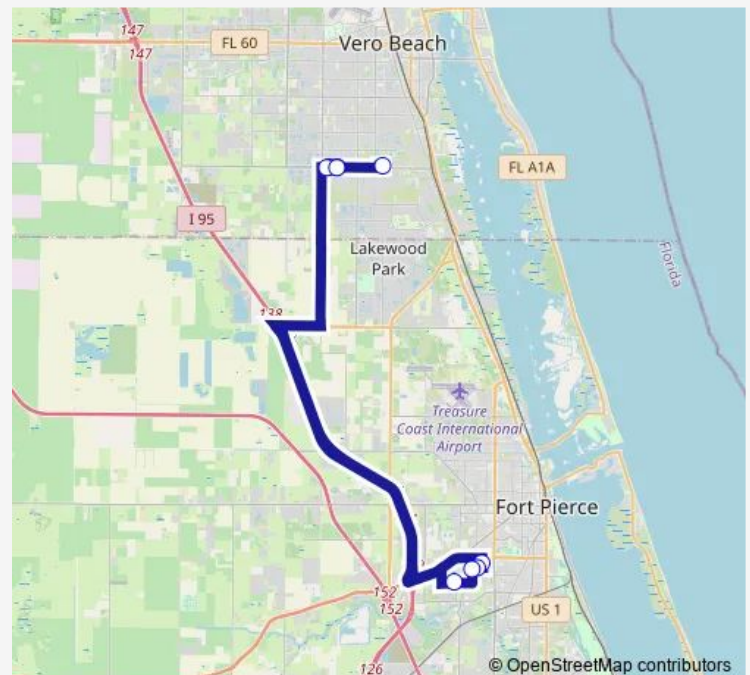

Bus Route 15

[Go to website](#)

Direction

IG Center — Goodwill (Eb)

9 stops

[Open route schedule](#)

IG Center

Goodwill (Wb)

Walgreens (Wb)

Irsc Campus

Cross Campus Rd & Knights Center

Cross Campus Rd & 35 St

Public Safety Complex

Publix (South Point Plaza)

Goodwill (Eb)

Route schedule

Route info

Direction: IG Center

Stops: 9

Trip Duration: 2 hour 0 min

Route 15

Route 15 Bus time schedules and route maps are available in an offline PDF at busmaps.com. Use the busmaps.com website to see live bus times, train schedule or subway schedule, and step-by-step directions for all public transit in Vero Beach