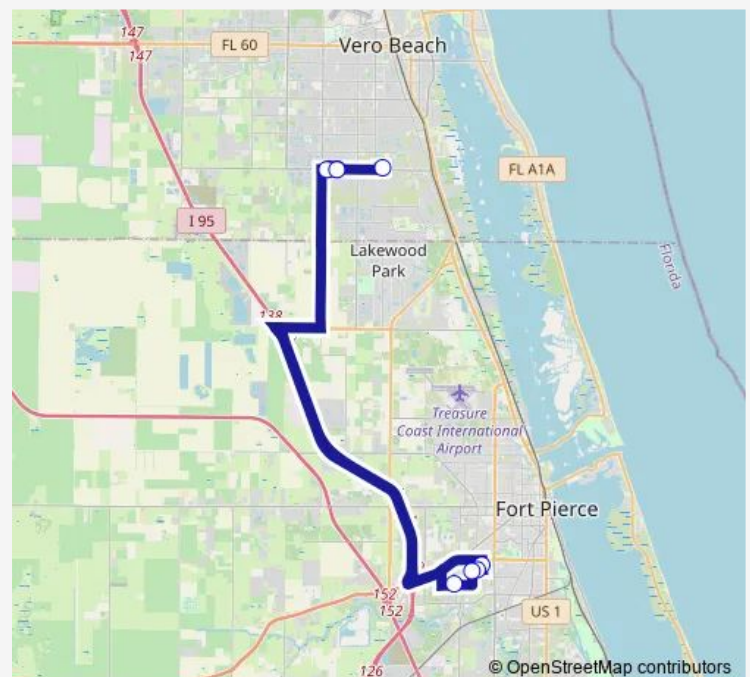

Bus Route 15

[Go to website](#)

Direction

IG Center — Goodwill (Eb)

9 stops

[Open route schedule](#)

IG Center

Goodwill (Wb)

Walgreens (Wb)

Irsc Campus

Cross Campus Rd & Knights Center

Cross Campus Rd & 35 St

Public Safety Complex

Publix (South Point Plaza)

Goodwill (Eb)

Route schedule

Route info

Direction: IG Center

Stops: 9

Trip Duration: 2 hour 0 min

Route 15

Route 15 Bus time schedules and route maps are available in an offline PDF at busmaps.com. Use the busmaps.com website to see live bus times, train schedule or subway schedule, and step-by-step directions for all public transit in Vero Beach